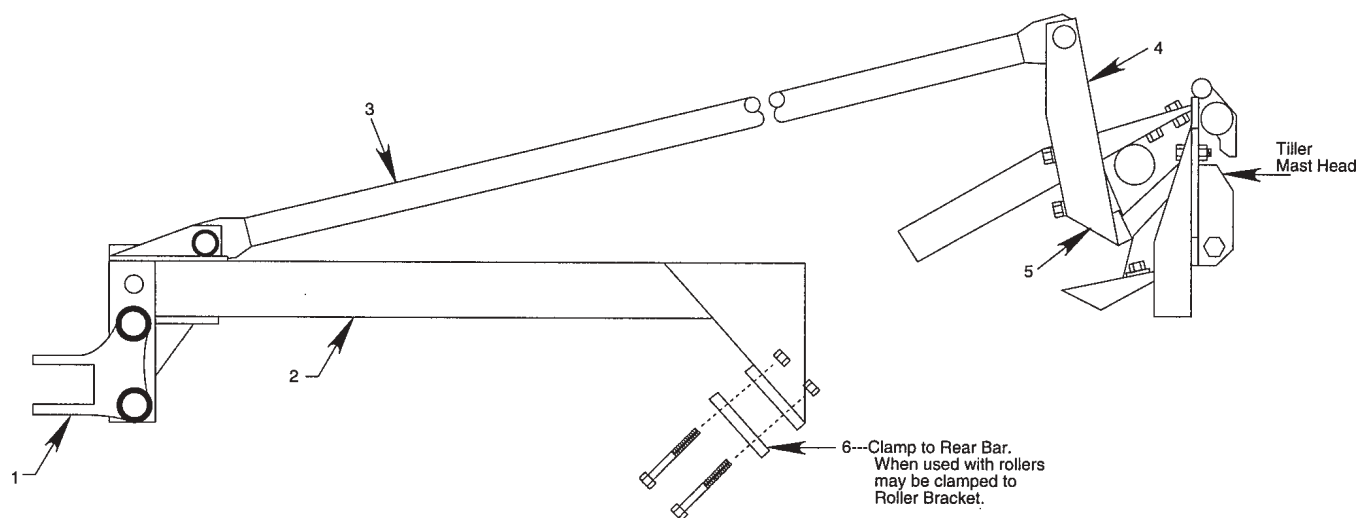

Heavy Duty Drawn Hitch

Bundle No. SRB4081

Heavy Duty Drawn Hitch

Bundle No. SRB4081

<u>Item</u>	<u>Part #</u>	<u>No.</u>	<u>Description</u>
1	RB-789	2	Clevis
2		1	5/8" x 3 1/4" Cap Screw
2	R-49	1	5/8" Grip Nut
3	RB-2878	1	Eye Bolt - RH w/RB-793 Bushing
4	RB-2777	1	Turnbuckle
5	RB-2878	1	Eye Bolt - LH w/RB-716 Bushing
6	10614	1	5/8" x 3" Cap Screw
6	R-49	1	5/8" Grip Nut
7	RB-773	2	Mast - 20 3/4" long
8	RB-1168	2	Rear Brace
9	RB-79	1 ea.	Front Angle Brace (RH & LH)
10	22	2	5/8" x 1 3/4" Carriage Bolt
10	R-49	2	5/8" Grip Nut
11	RB-21166	1	Drive Line
12	10585	2	1/2" x 1" Cap Screw
12	10802	2	1/2" Flat Washer
13	RB-1007	2	Drive Line Support
14	10743	4	5/8" x 1 1/2" Carriage Bolt
14	R-49	4	5/8" Grip Nut
15	RB-2860	1	Tongue
16	10743	2	5/8" x 1 1/2" Carriage Bolt
16	R-49	2	5/8" Grip Nut
17	RB-21003	1	Frame
18	10608	2	5/8" x 1 1/2" Cap Screw
18	R-49	2	5/8" Grip Nut
19	RB-566PS	2	Bearing Pivot Pin
20	RBP-1067	2	5/16" x 1 1/2" Round Head Rivet
21	RB-683	1	Bearing Pivot Casting
22	RBP-994	1	Retaining Ring - Spirolox RRT-334
23	RBP-921	1	Bearing & Collar - Fafnir G1112KRR
24	RB-778	1	Bearing Seat
25	RB-2763	1	Three Point Tie Rod Pivot Pin (Short)
26	RB-2690	1	Three Point Tie Rod
27	RB-2650	1	Three Point Tie Rod Pivot Pin (Long)
28	RBP-948	1	55N Yoke Assembly & Shaft - 1 3/4" - 10 Spline
29	RBP-927	2	Hair Pin
30	RBP-912	1	1/8" x 90° Grease fitting
31	20027	1	7/8" NC Jam Nut

Parts List & View for Installing Trailer Hitch

Bundle No SRB4130

<u>Item #</u>	<u>Part #</u>	<u>Description</u>
1	U-110PS	Clevis
2	RB-21091	Trailer Hitch Frame
3	RB-1839	Brace
4	RB-21835	Anchor Bracket
5	RB-1841	"U" Bolt
6	RB-620	Clamp