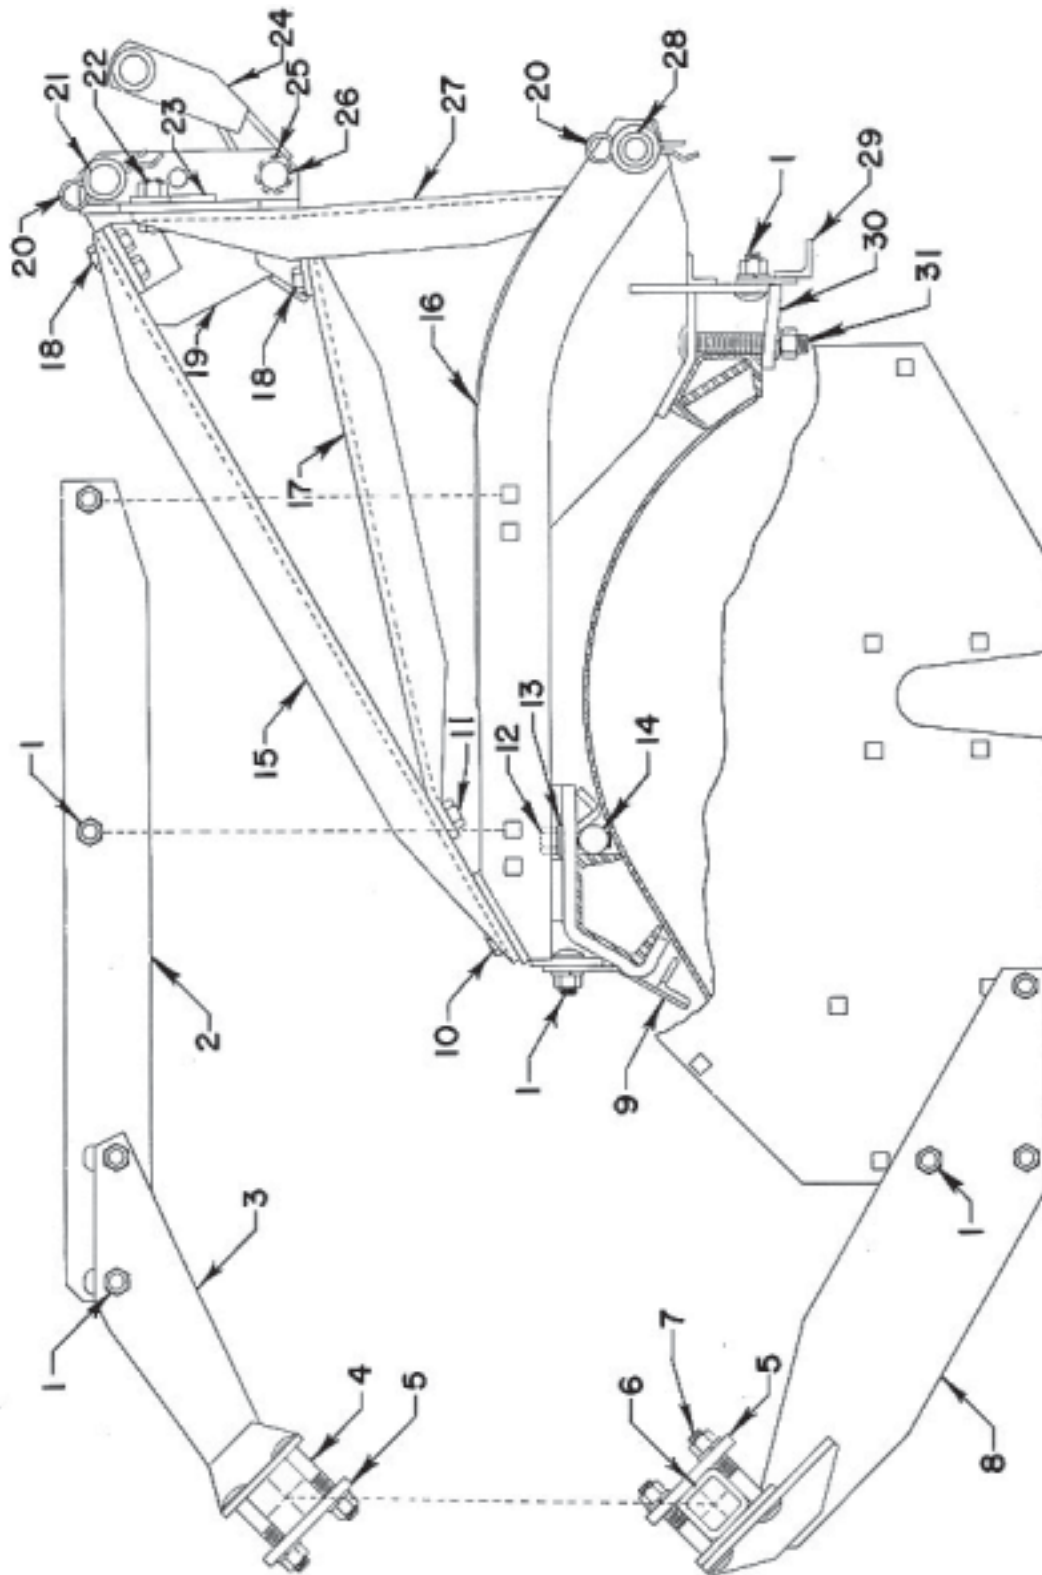

Heavy Duty Hitch Assembly

Heavy Duty Hitch Assembly, Category 2 and 3

<u>Item</u>	<u>Part #</u>	<u>Description</u>	<u>Item</u>	<u>Part #</u>	<u>Description</u>
1	10743	5/8" x 1 1/2" Carriage Bolt	18	10607	5/8" x 1 1/4" Cap Screw
1	10783	5/8" Nut	18	R-49	5/8" Grip Nut
1	10793	5/8" Lock Washer	19	RB-21434	Mast Head Assembly
2	RB-1081	Center Rear Bar Support Arm	20	RB-797	Cinch Pin
3	RB-21551L/R	Center Rear Support Bracket	21	RB-1441	Pin, Mast Head
3	RB-21992L/R	Center Bar Bracket (High Clearance)	22	10630	3/4" x 1 3/4" Cap Screw
4	10747	5/8" x 4" Carriage Bolt	22	20030	3/4" Grip Nut
4	10783	5/8" Nut	23	RB-1050	Gusset
4	10793	5/8" Lock Washer	NOTE: RB-1405 LH & RH (not shown) are welded to RB-1050 upon assembly (9' & up only)		
5	RB-620	Square Bar Strap	24	RB-21520	Free Top Link (optional)
6	RB-638	2 1/4" Square Bar (Specify Tiller Size)	25	RB-1408	Mast Head Spacer
7	10	5/8" x 4 1/2" Carriage Bolt	26	10639	3/4" x 4" Cap Screw
7	10783	5/8" Nut	27	RB-1428L	Upright Mast Brace
7	10793	5/8" Lock Washer	27	RB-1428R	Upright Mast Brace (shown)
8	RB-2790	Rear Bar Support Bracket	28	RB-1135	Hitch Arm Pin
9	D-2124	Rear Tie Bar	29	D-2122	Front Tie Bar
10	10629	3/4" x 1 1/2" Carriage Bolt	30	D-121	Clamp Bar
10	20030	3/4" Grip Nut	31	10756	3/4" x 5" Carriage Bolt
11	10629	3/4" x 1 1/2" Cap Screw	31	10784	3/4" Nut
11	20030	3/4" Grip Nut	31	10794	3/4" Lock Washer
12	10610	5/8" x 2" Cap Screw	Bundles:		
13	L-1039	Washer	SRB4123		Center Rear Bar Support
14	L-1038	Wedge Nut	SRB4409		Rear Square Bar Bracket - LH & RH
15	RB-1410L	Upper Mast Brace	SRB4605		Hitch Arm - LH & RH
15	RB-1410R	Upper Mast Brace (shown)	SRB4604		Mast Assembly
16	D-2001L	Hitch Arm	SRB4044		FreeTop Link
16	D-2001R	Hitch Arm (shown)	SRB4045		Mast Head Extension (not shown)
17	RB-1413L	Lower Mast Brace	SRB4160		Hitch Arm Extension (not shown)
17	RB-1413R	Lower Mast Brace (shown)