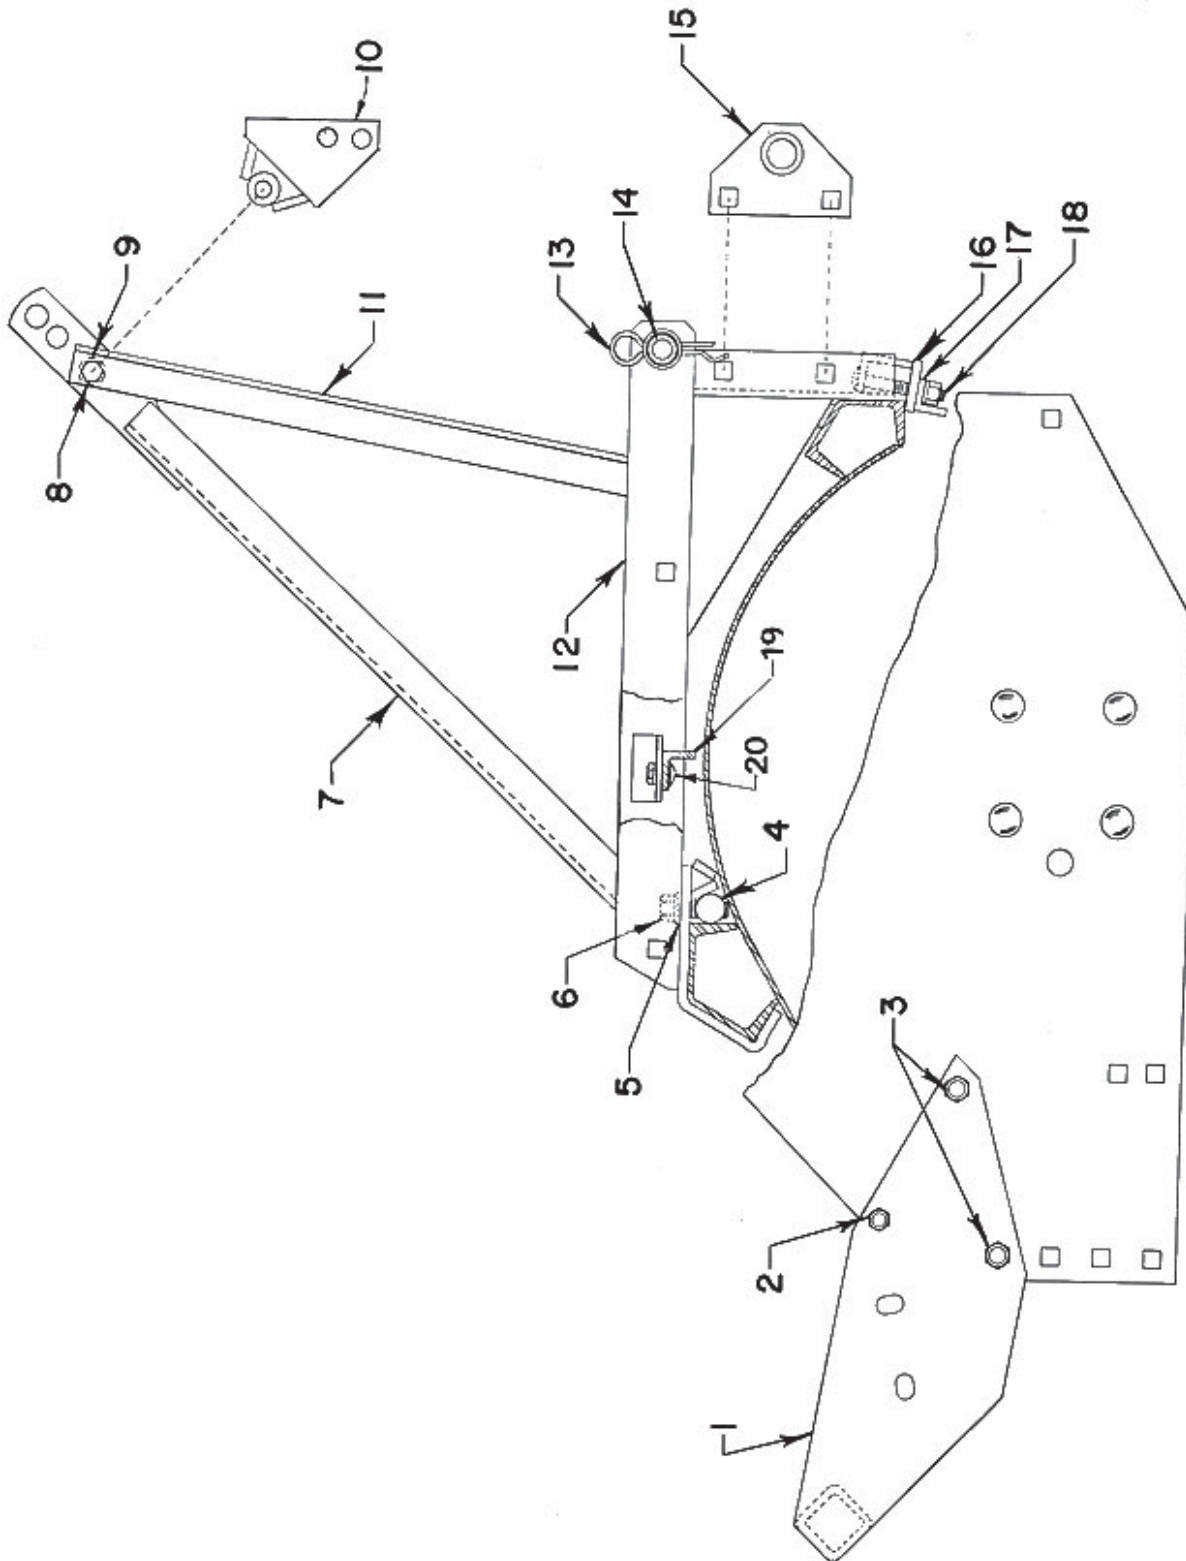

Standard Duty Hitch Assembly

Standard Duty Hitch Assembly

<u>Item</u>	<u>Part #</u>	<u>No.</u>	<u>Description</u>	<u>Item</u>	<u>Part #</u>	<u>No.</u>	<u>Description</u>
1	SRB2787-	1	Rear Square Bar Assembly	18	10732	2	1/2" x 3" Carriage Bolt
1	SRB2820-	1	(specify Tiller width)	18	10781	2	1/2" Nut
2	10728	2	1/2" x 1 1/2" Carriage Bolt	18	10791	2	1/2" Lock Washer
2	10781	2	1/2" Nut	18	10733	2	1/2" x 3 1/4" Carriage Bolt
2	10791	2	1/2" Lock Washer	18	10781	2	1/2" Nut
3	10743	6	5/8" x 1 1/2" Carriage Bolt	18	10791	2	1/2" Lock Washer
3	10783	6	5/8" Nut	19	RB-1063	1	Rear Tie Bar
3	10793	6	5/8" Lock Washer	20	10726	2	1/2" NC x 1" Carriage Bolt
4	RB-160	2	Wedge Nut	20	10781	2	1/2" Nut
5	RB-227	4	Boss	20	10791	2	1/2" Lock Washer
6	10588	4	1/2" x 1 3/4" Cap Screw				
7	RB-2810R	1	Mast Brace Assembly (shown)				
7	RB-2810L	1	Mast Brace Assembly				
8	10618	1	5/8" x 4" Cap Screw				
8	20021	1	5/8" Lock Nut				
9	R-87	1	Bushing, Mast Spacer				
10	RB-2180	1	Mast Extension				
11	RB-781	1	Upright Mast Support - L.H.				
11	RB-782	1	Upright Mast Support - R.H. (shown)				
12	RB-2920	1	Hitch Channel - L.H.				
12	RB-2921	1	Hitch Channel - R.H. (shown)				
13	RB-797	2	Clinch Pin				
14	RB-745	2	Draft Pin				
15	RB-21080	2	Hitch Extension - R.H.				
15	RB-21079	2	Hitch Extension - L.H.				
16	RB-755	2	Hitch Arm Clamp				
17	RB-759	1	Front Tie Bar				