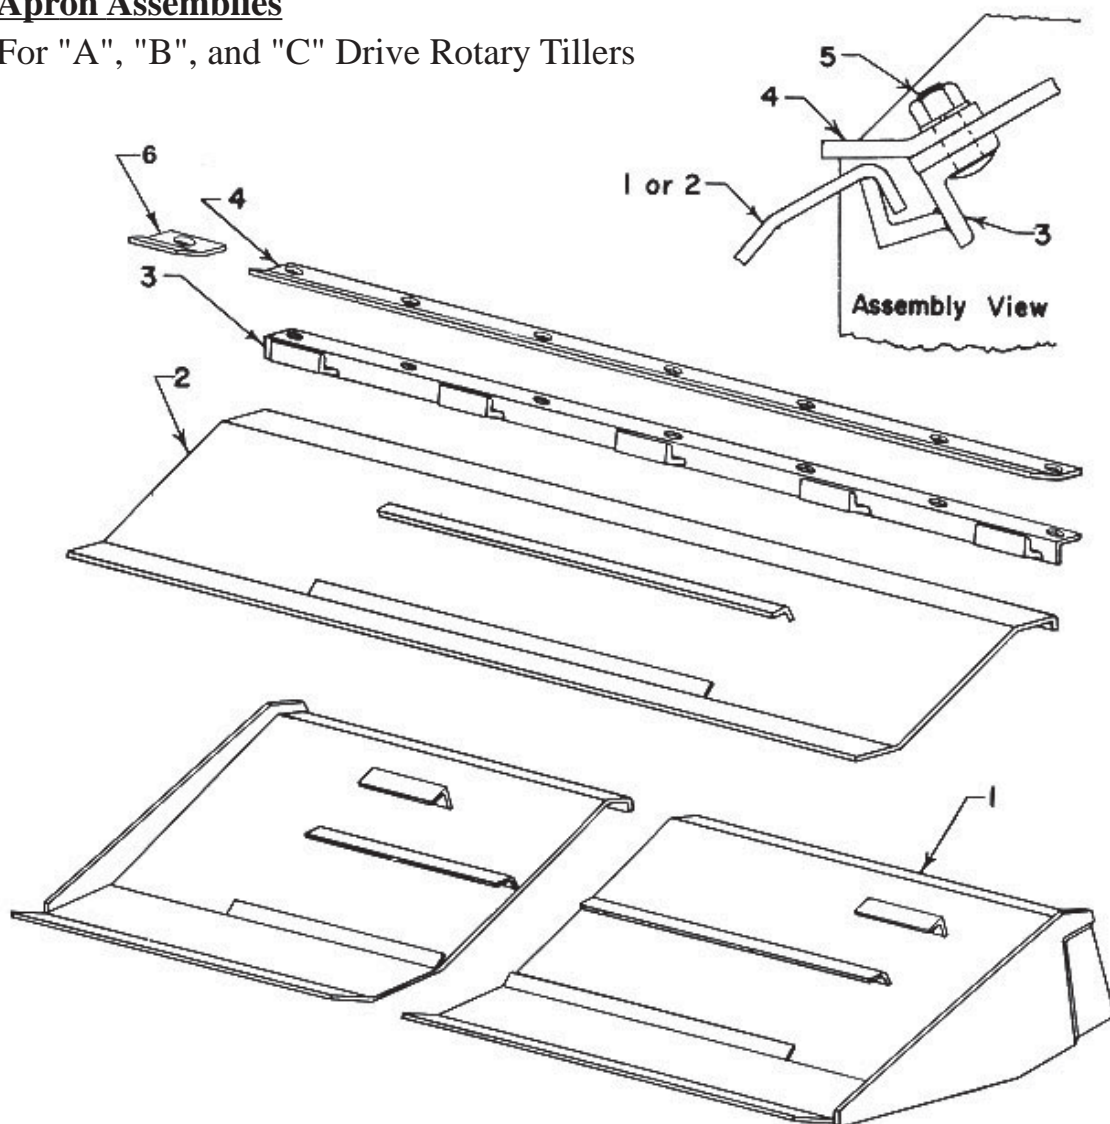

Apron Assemblies

For "A", "B", and "C" Drive Rotary Tillers

<u>Item</u>	<u>Part #</u>	<u>Description</u>
1	RB-21865	Heavy Duty Apron - "C" Tiller Only (Specify Width)
1	SRB21593-	Heavy Duty Apron - High Clearance "D" (Specify Width)
2	SRB21860-	Standard Duty Apron - "A" & "B" Tillers (Specify Width)
3	RB-21158	Apron Hinge
4	RB-1772	Apron Retainer
5	10713	7/16" x 1" Carriage Bolt
5	10780	7/16" Nut
5	10790	7/16" Lock Washer
6	RB-1774	Apron Retainer

When ordering, be sure to add Tiller size to part number.
 Example SRB21860-4 would be a standard Duty Apron for a 48" Tiller

Apron Hold Down

Bundle No. SRB4400

Item #	Part #	No.Used	Description
1	SRB4400		Apron Hold Down
2	10781	3	1/2" Nut
3	10802	3	1/2" Flat Washer
4	RB-634	1	Spring
5	RB-21034	1	Arm Assembly
6	RB-638	1	Rear Bar (Specify Length)
7	20042	2	1/2" Grip Nut
8	10590	1	1/2" N.C. x 2 1/4" Cap Screw
9	RB-1028	1	1/2" N.C. x 11" Carriage Bolt
10	RB-2741	1	Apron Bracket
11	RB-646	1	"U" Bolt
12	RBP-927	1	Hair Pin
13	RB-1038	1	Pin
15	10728	1	1/2" N.C. x 1 1/2" Cge. Bolt
16	RB-1029	1	Adjustment Link

Apron Hold Down

Bundle No. SRB4400

Item	Part #	No.	Description
1	RB-634	1	Spring
2	10781	2	1/2" Hex Nut
2	10802	2	1/2" Flat Washer
3	RB-21034	1	Arm Assembly
4	10590	1	1/2" N.C. x 2 1/4" Cap Screw
4	20042	1	1/2" Grip Nut
5	RB-2645	1	Bracket Assembly
6	RB-638	1	Rear Bar (Specify Length)
7	RB-1028	1	1/2" N.C. x 11" Carriage Bolt
7	10781	1	1/2" Nut
7	10802	1	1/2" Flat Washer
8	RB-646	1	"U" Bolt
9	RB-2741	1	Apron Bracket
10	RBP-927	1	Hair Pin
11	10728	1	1/2" N.C. x 1 1/2" Cge. Bolt
11	20042	1	1/2" Grip Nut
12	RB-1038	1	Pin
13	RB-1029	1	Adjustment Link