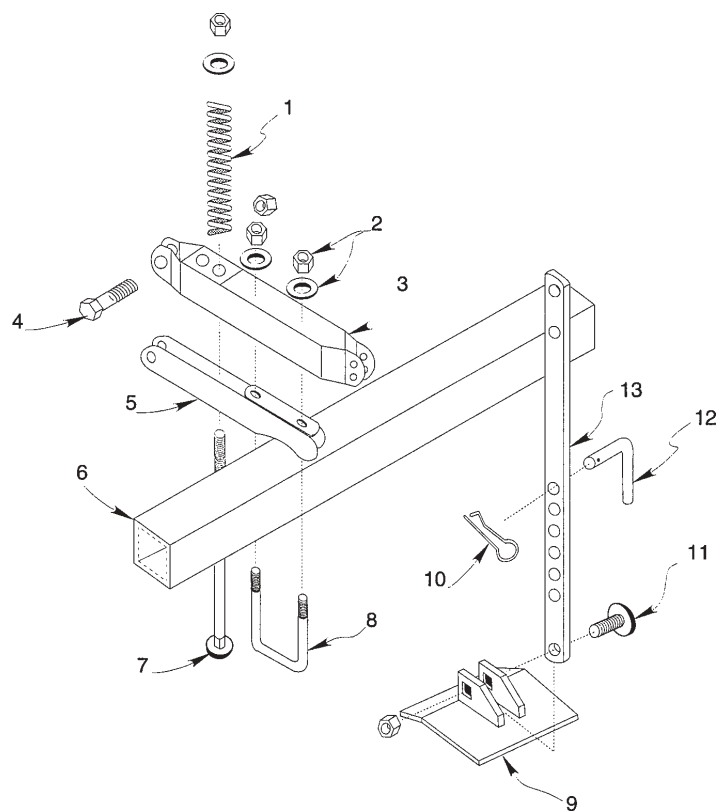

Apron Assemblies

For "A", "B", and "C" Drive Rotary Tillers

<u>Item</u>	<u>Part #</u>	<u>Description</u>
1	RB-21865	Heavy Duty Apron - "C" Tiller Only (Specify Width)
1	SRB21593-	Heavy Duty Apron - High Clearance "D" (Specify Width)
2	SRB21860-	Standard Duty Apron - "A" & "B" Tillers (Specify Width)
3	RB-21158	Apron Hinge
4	RB-1772	Apron Retainer
5	10713	7/16" x 1" Carriage Bolt
5	10780	7/16" Nut
5	10790	7/16" Lock Washer
6	RB-1774	Apron Retainer

When ordering, be sure to add Tiller size to part number.
 Example SRB21860-4 would be a standard Duty Apron for a 48" Tiller

Apron Hold Down

Bundle No. SRB4400

Item #	Part #	No.Used	Description
1	SRB4400		Apron Hold Down
2	10781	3	1/2" Nut
3	10802	3	1/2" Flat Washer
4	RB-634	1	Spring
5	RB-21034	1	Arm Assembly
6	RB-638	1	Rear Bar (Specify Length)
7	20042	2	1/2" Grip Nut
8	10590	1	1/2" N.C. x 2 1/4" Cap Screw
9	RB-1028	1	1/2" N.C. x 11" Carriage Bolt
10	RB-2741	1	Apron Bracket
11	RB-646	1	"U" Bolt
12	RBP-927	1	Hair Pin
13	RB-1038	1	Pin
15	10728	1	1/2" N.C. x 1 1/2" Cge. Bolt
16	RB-1029	1	Adjustment Link

Apron Hold Down

Bundle No. SRB4400

Item	Part #	No.	Description
1	RB-634	1	Spring
2	10781	2	1/2" Hex Nut
2	10802	2	1/2" Flat Washer
3	RB-21034	1	Arm Assembly
4	10590	1	1/2" N.C. x 2 1/4" Cap Screw
4	20042	1	1/2" Grip Nut
5	RB-2645	1	Bracket Assembly
6	RB-638	1	Rear Bar (Specify Length)
7	RB-1028	1	1/2" N.C. x 11" Carriage Bolt
7	10781	1	1/2" Nut
7	10802	1	1/2" Flat Washer
8	RB-646	1	"U" Bolt
9	RB-2741	1	Apron Bracket
10	RBP-927	1	Hair Pin
11	10728	1	1/2" N.C. x 1 1/2" Cge. Bolt
11	20042	1	1/2" Grip Nut
12	RB-1038	1	Pin
13	RB-1029	1	Adjustment Link