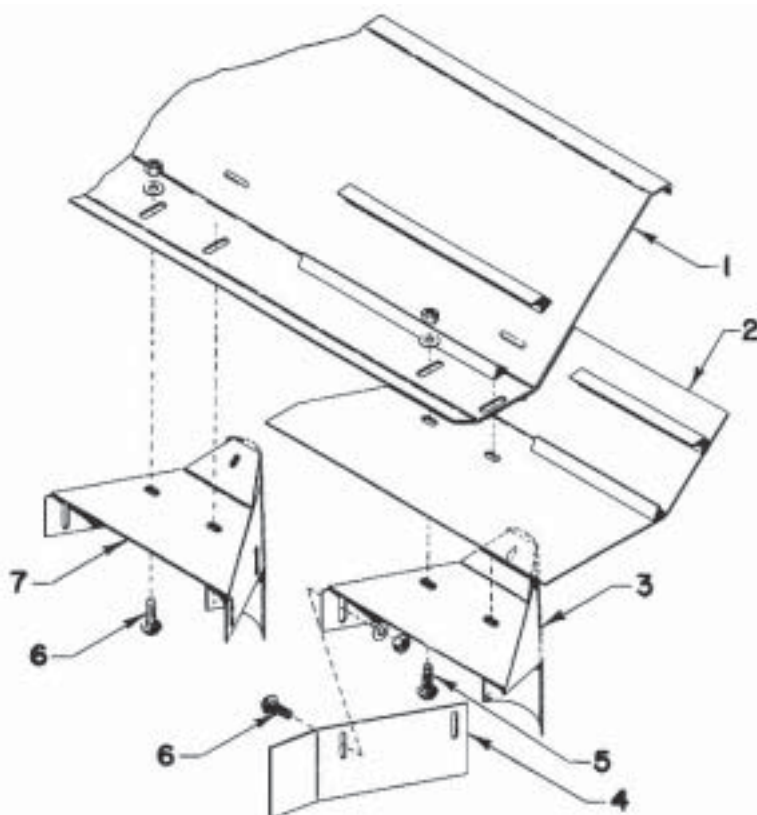

Furrowers & Apron Extensions

<u>Item #</u>	<u>Part #</u>	<u>Description</u>
1	RB-2988	Row Crop Apron
1	RB-21593	Apron High Clearance Only (Specify Width)
2	RB-21503 L.H.	Apron Extension
2	RB-21504 R.H.	Apron Extension (Shown)
3	RB-21251R	End Furrower (R.H. Shown)
3	RB-21251L	End Furrower (L.H.)
4	RB-1599L	Landside (L.H. Shown)
4	RB-1599R	Landside (R.H.)
5	10714	7/16" x 1 1/4" Carriage Bolt
5	10780	7/16" Nut
5	10801	7/16" Flat Washer
6	10713	7/16" x 1" Carriage Bolt
6	10780	7/16" Nut
6	10801	7/16" Flat Washer
7	RB-21256	Center Furrower

BUNDLES:

SRB4512	Center Furrower Assembly
SRB4513	L.H. End Furrower Assembly
SRB4514	R.H. End Furrower Assembly