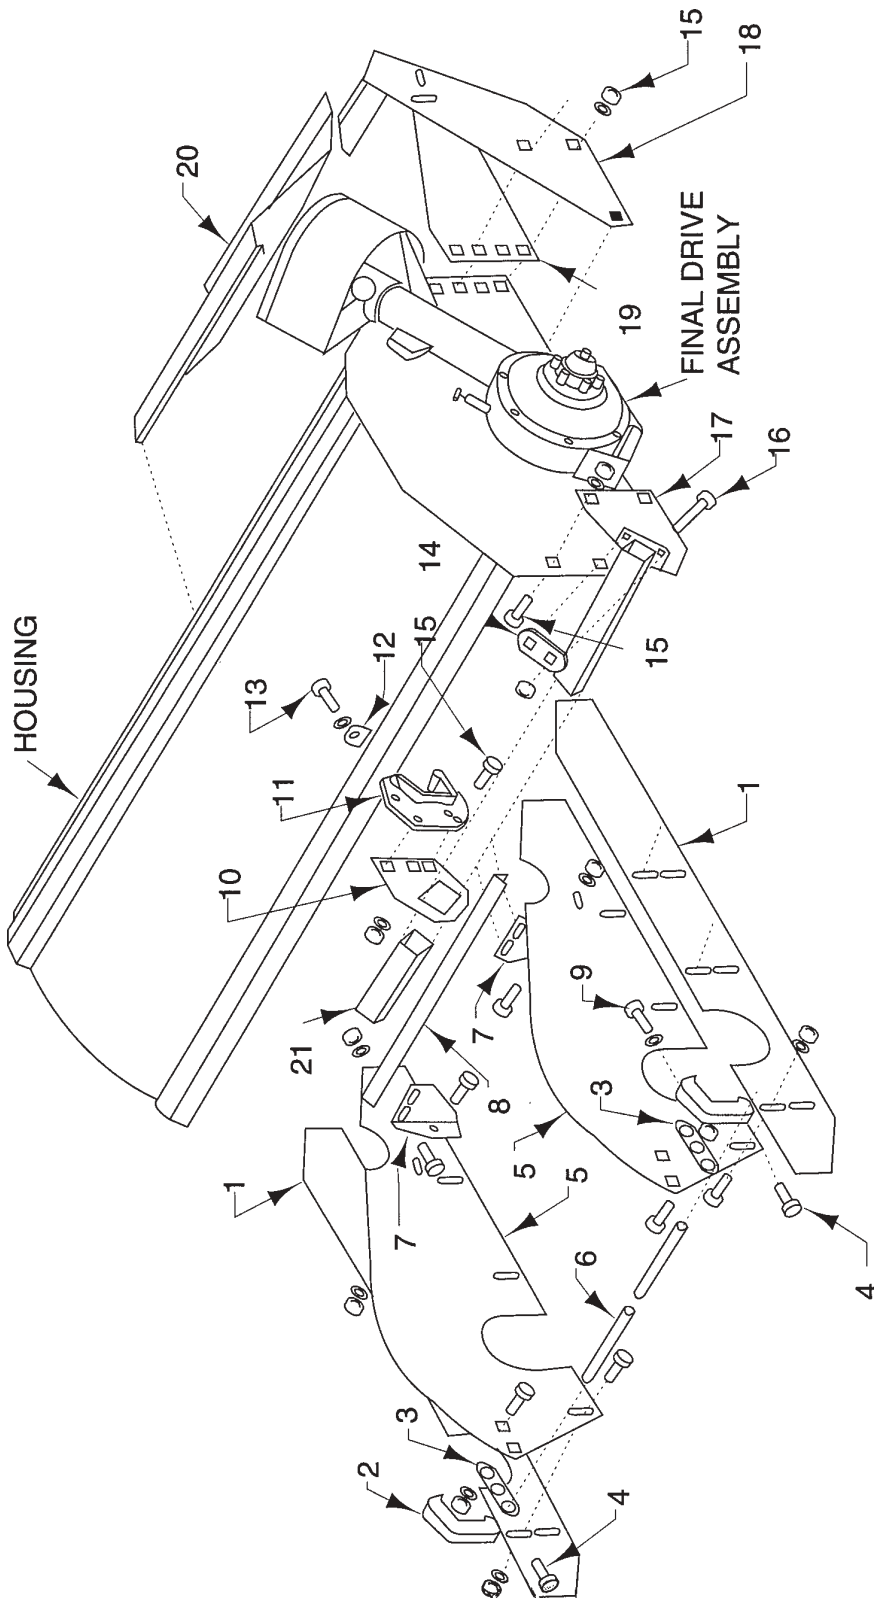

Cultivator Tunnel Assembly - High Clearance Tiller Only

<u>Item</u>	<u>Part#</u>	<u>Description</u>	<u>Item</u>	<u>Part#</u>	<u>Description</u>
1	RB-21585	Housing Assembly	21		7/16" x 3/4" Plow Bolt
2	RB-463PS	Clamp	21	10780	7/16" Nut
3	10607	5/8" x 1 1/4" Cap Screw	21	10801	7/16" Flat Washer
3	10793	5/8" Lock Washer	22	RB-2784	Rear Tunnel Support
4	RB-464	Anchor Strap	23	RB-21995	Rear Bar Bracket (RH Shown)
5	10743	5/8" x 1 1/2" Carriage Bolt	24	10	5/8" x 4 1/2" Carriage Bolt
5	10783	5/8" Nut	24	10783	5/8" Nut
5	10793	5/8" Lock Washer	24	10793	5/8" Lock Washer
6	RB-1999	Support Plate	25	RB-21906	Secondary Rear Bar Bracket (RH Shown)
7	RB-21994	Front Bar Bracket Assembly	26	RB-21998	Center Bar Support (LH Shown)
8	RB-620	Square Bar Strap	27		Rotor Shaft (See Page E-4)
9	10747	5/8" x 4" Carriage Bolt	28	RB-21151	Apron Assembly
9	10783	5/8" Nut			
9	10793	5/8" Lock Washer			
10	RB-638	Square Bar - 2 1/4" (Specify Tiller Size)			
11	RB-1515	Guide (RH Shown)			
12	RB-2794	Front Tunnel Support			
13	RB-1983	Lower Shield (RH Shown)			
14	10714	7/16" x 1 1/4" Carriage Bolt			
14	10780	7/16" Nut			
14	10801	7/16" 7/16" Flat Washer			
15	10691	3/8" x 3/4" Carriage Bolt			
15	20030	Flange Lock Nut			
16	RB-1986	Dust Shield			
17	10713	7/16" x 1" Carriage Bolt			
17	10780	7/16" Nut			
17	10801	7/16" Flat Washer			
18	RB-1984	Tunnel (RH Shown)			
19	RB-1982	Web (Specify Tunnel Width)			
20	RB-21977	Apron Shield (RH Shown)			

Bundles:

- SRB4830 ..... Rear Bar Bracket Assembly
- SRB4833 ..... Front Bar Assembly
- SRB4835 ..... Center Bar Support Assembly
- SRB4836 ..... Tunnel Assembly

Row Crop Shields