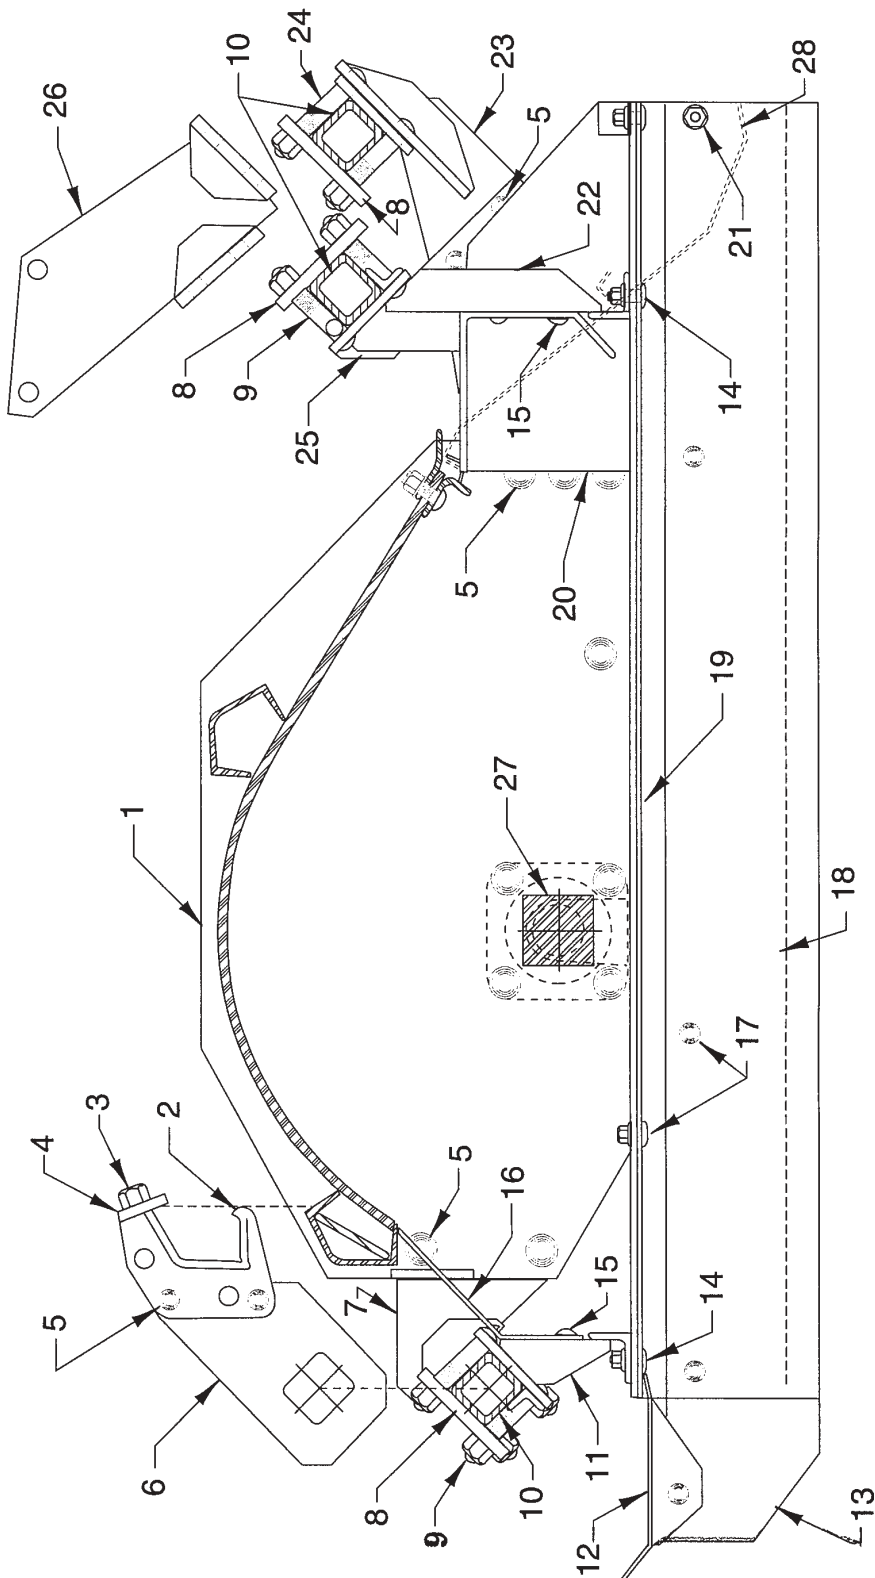

Cultivator Tunnel Assembly - "RB" Tiller Only

Cultivator Tunnel Assembly - "RB" Tiller Only

<u>Item</u>	<u>Part#</u>	<u>Description</u>	<u>Item</u>	<u>Part#</u>	<u>Description</u>
1	RB-2863	Housing Assembly	21		7/16" x 3/4" Plow Bolt
2	RB-463PS	Clamp	21	10780	7/16" Nut
3	10607	5/8" x 1 1/4" Cap Screw	21	10801	7/16" Flat Washer
3	10793	5/8" Lock Washer	22	RB-2784	Rear Tunnel Support
4	RB-464	Anchor Strap	23	RB-21995	Rear Bar Bracket (RH Shown)
5	10743	5/8" x 1 1/2" Carriage Bolt	24	10	5/8" x 4 1/2" Carriage Bolt
5	10783	5/8" Nut	24	10783	5/8" Nut
5	10793	5/8" Lock Washer	24	10793	5/8" Lock Washer
6	RB-1991	Support Plate	25	RB-21906	Secondary Rear Bar Bracket (RH Shown)
7	RB-21994	Front Bar Bracket Assembly	26	RB-21990	Center Bar Support (LH Shown)
8	RB-620	Square Bar Strap	27		Rotor Shaft (See Page E-4)
9	10747	5/8" x 4" Carriage Bolt	28	RB-2988	Apron Assembly
9	10783	5/8" Nut			
9	10793	5/8" Lock Washer			
10	RB-638	Square Bar - 2 1/4" (Specify Tiller Size)			
11	RB-2794	Front Tunnel Support			
12	RB-1515	Guide (RH Shown)			
13	RB-1983	Lower Shield (RH Shown)			
14	10714	7/16" x 1 1/4" Carriage Bolt			
14	10780	7/16" Nut			
14	10801	7/16" Flat Washer			
15	10691	3/8" x 3/4" Carriage Bolt			
15	20030	Flange Lock Nut			
16	RB-737	Dust Shield			
17	10713	7/16" x 1" Carriage Bolt			
17	10780	7/16" Nut			
17	10801	7/16" Flat Washer			
18	RB-1984	Tunnel (RH Shown)			
19	RB-1982	Web (Specify Tunnel Size)			
20	RB-21982	Apron Shield (RH Shown)			