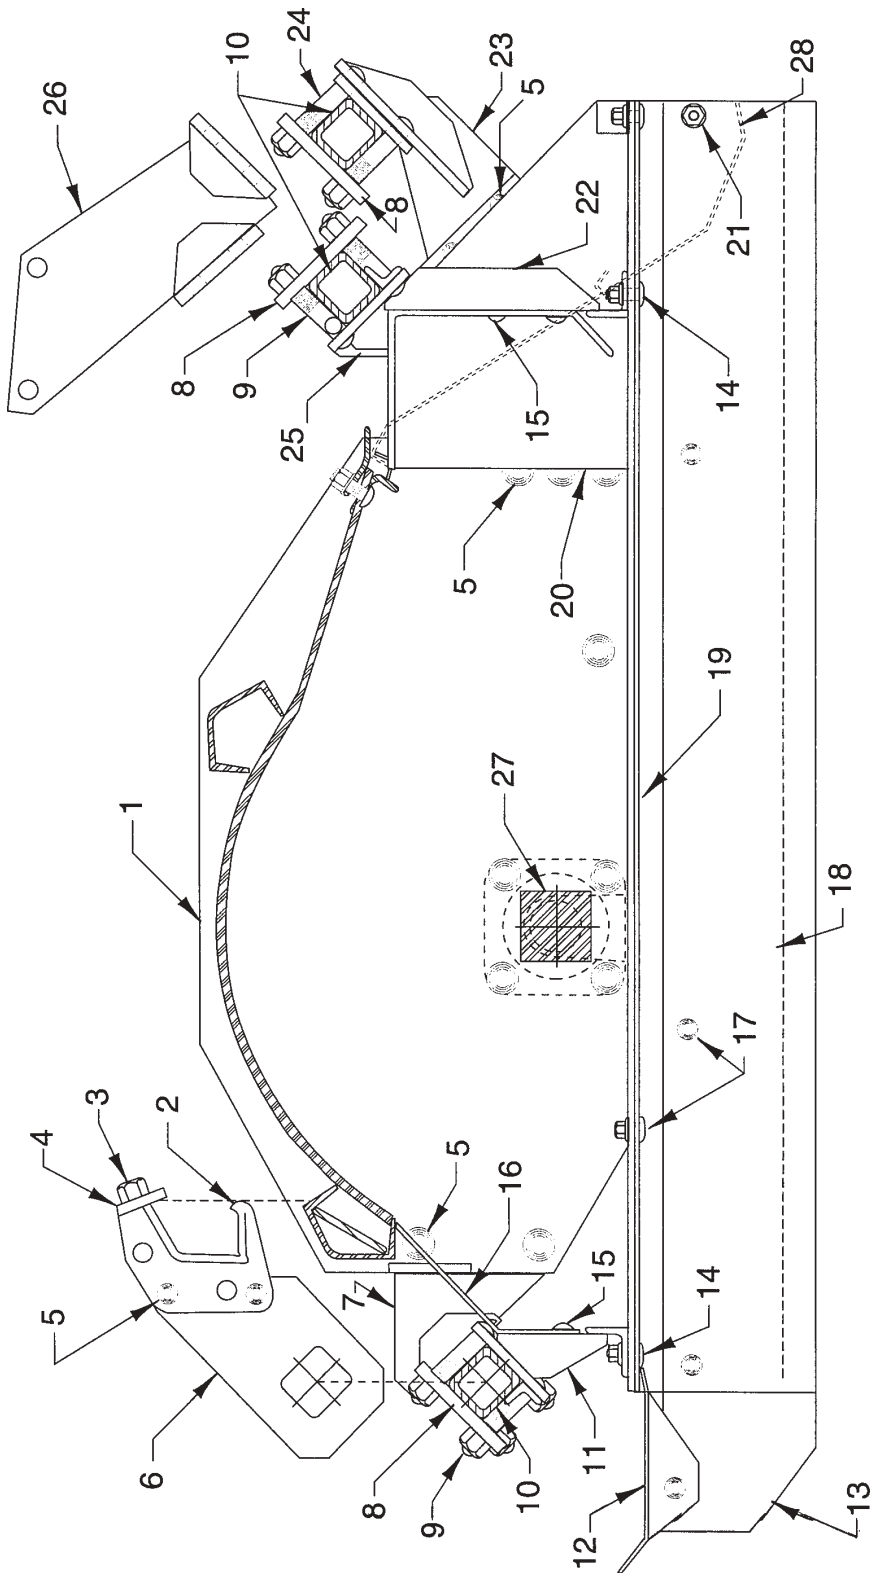

Cultivator Tunnel Assembly - High Clearance Tiller Only

Cultivator Tunnel Assembly - High Clearance Tiller Only

<u>Item</u>	<u>Part#</u>	<u>Description</u>	<u>Item</u>	<u>Part#</u>	<u>Description</u>
1	RB-21585	Housing Assembly	21		7/16" x 3/4" Plow Bolt
2	RB-463PS	Clamp	21	10780	7/16" Nut
3	10607	5/8" x 1 1/4" Cap Screw	21	10801	7/16" Flat Washer
3	10793	5/8" Lock Washer	22	RB-2784	Rear Tunnel Support
4	RB-464	Anchor Strap	23	RB-21995	Rear Bar Bracket (RH Shown)
5	10743	5/8" x 1 1/2" Carriage Bolt	24	10	5/8" x 4 1/2" Carriage Bolt
5	10783	5/8" Nut	24	10783	5/8" Nut
5	10793	5/8" Lock Washer	24	10793	5/8" Lock Washer
6	RB-1999	Support Plate	25	RB-21906	Secondary Rear Bar Bracket (RH Shown)
7	RB-21994	Front Bar Bracket Assembly	26	RB-21998	Center Bar Support (LH Shown)
8	RB-620	Square Bar Strap	27		Rotor Shaft (See Page E-4)
9	10747	5/8" x 4" Carriage Bolt	28	RB-21151	Apron Assembly
9	10783	5/8" Nut			
9	10793	5/8" Lock Washer			
10	RB-638	Square Bar - 2 1/4" (Specify Tiller Size)			
11	RB-1515	Guide (RH Shown)			
12	RB-2794	Front Tunnel Support			
13	RB-1983	Lower Shield (RH Shown)			
14	10714	7/16" x 1 1/4" Carriage Bolt			
14	10780	7/16" Nut			
14	10801	7/16" 7/16" Flat Washer			
15	10691	3/8" x 3/4" Carriage Bolt			
15	20030	Flange Lock Nut			
16	RB-1986	Dust Shield			
17	10713	7/16" x 1" Carriage Bolt			
17	10780	7/16" Nut			
17	10801	7/16" Flat Washer			
18	RB-1984	Tunnel (RH Shown)			
19	RB-1982	Web (Specify Tunnel Width)			
20	RB-21977	Apron Shield (RH Shown)			

Bundles:

- SRB4830 ..... Rear Bar Bracket Assembly
- SRB4833 ..... Front Bar Assembly
- SRB4835 ..... Center Bar Support Assembly
- SRB4836 ..... Tunnel Assembly