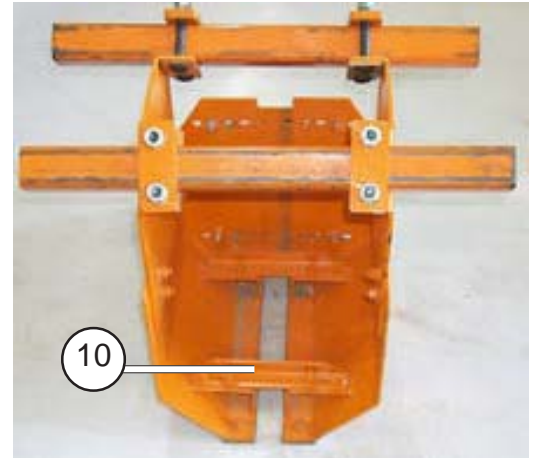

Rear Bedformer

SRB4433-2

<u>Item #</u>	<u>Part #</u>	<u>No.Used</u>	<u>Description</u>
1	10793	8	5/8" Lockwasher
2	RB-31809	1	Front/Rear Bar
3	RB-620	4	Strap
4	RB-1572-2	2	Upper Shield Bedder
5	RB-2304-1		RH Former Rear 15"
5	RB-2305-1		LH Former Rear 15"
5	RB-2304-2		RH Former 12"
5	RB-2305-2		LH Former 12"
6	RB-2308	1	Shovel Mount Bracket
7	10714	18	7/16" x 1 1/4" Carriage Bolt
8	10783	8	5/8" NC Nuts
9	10747	8	5/8" NC x 4" Carriage Bolt
10	RB-317*	2	Tie Angle
11	RB-309-2	2	Skid Plate Rear Bed

Not Shown:

10765	4	7/16" x 1" Plow Bolt
10790	22	7/16" Lock Washer
10801	22	7/16" Flat Washer
10780	22	7/16" Nuts