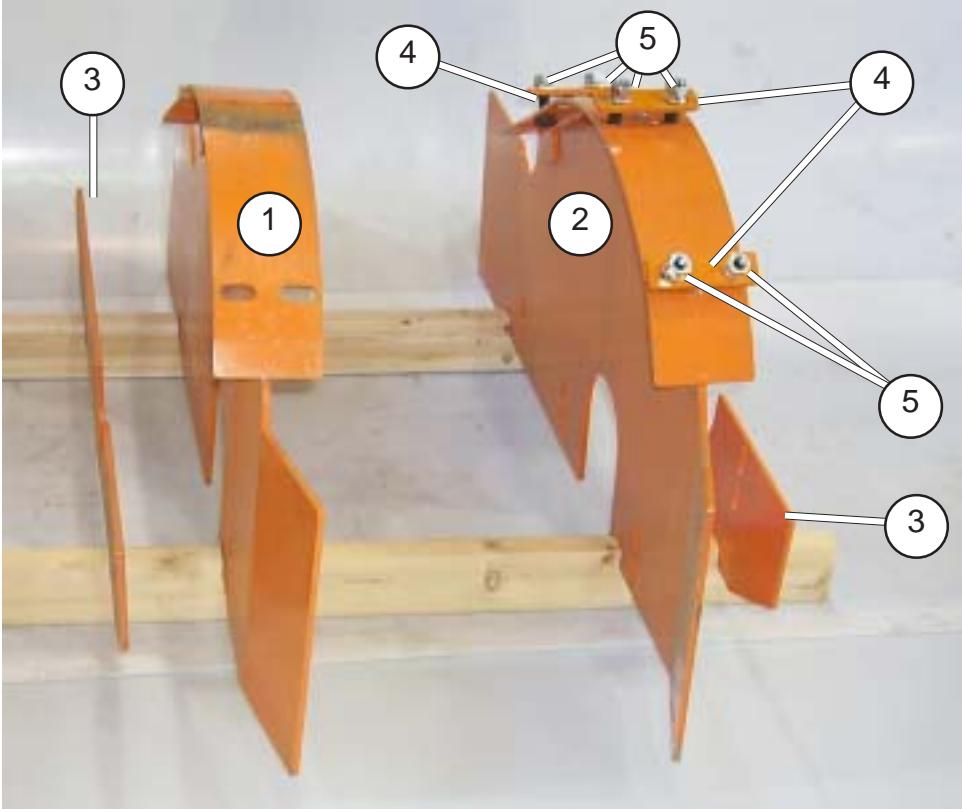

Bolt In Cultivator Shields "HC"

SD2629

<u>Item #</u>	<u>Part #</u>	<u>No.Used</u>	<u>Description</u>
1	D-2629-R	1	Shield HC Strip (Right)
2	D-2629-L	1	Shield HC Strip (Left)
3	RB205-1	2	Shield Lower
4	D-498	6	Strap - Center Bearing - HC
5	10743	12	5/8 NC x 1.5 Carriage Bolt

Not Shown

10783	12	5/8 Hex Nut
10793	12	5/8 Lock Washer
10714	6	7/16" x 1 1/4" Carriage Bolts
10801	6	7/16" FlatWasher
10790	6	7/16" LockWasher
10780	6	7/16" NC Nuts