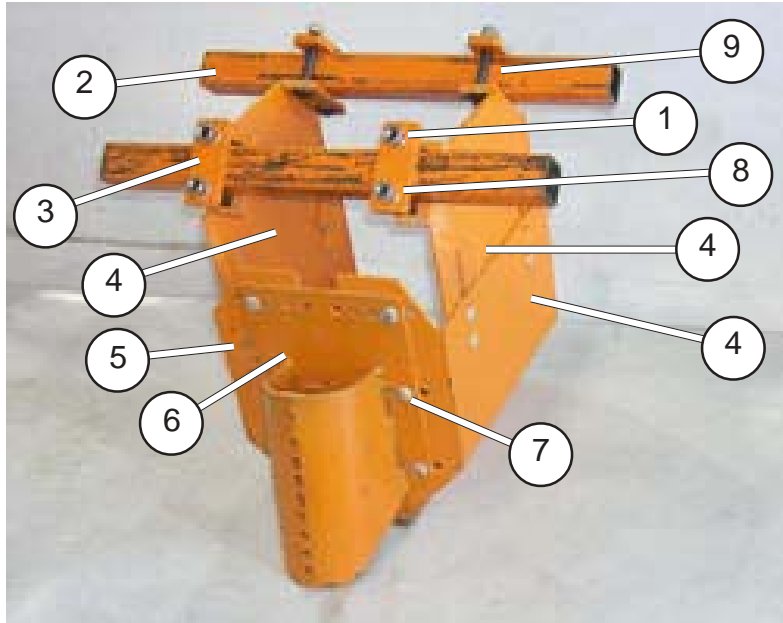

Rear Bedformer

SRB4433-2

<u>Item #</u>	<u>Part #</u>	<u>No.Used</u>	<u>Description</u>
1	10793	8	5/8" Lockwasher
2	RB-31809	1	Front/Rear Bar
3	RB-620	4	Strap
4	RB-1572-2	2	Upper Shield Bedder
5	RB-2304-1		RH Former Rear 15"
5	RB-2305-1		LH Former Rear 15"
5	RB-2304-2		RH Former 12"
5	RB-2305-2		LH Former 12"
6	RB-2308	1	Shovel Mount Bracket
7	10714	18	7/16" x 1 1/4" Carriage Bolt
8	10783	8	5/8" NC Nuts
9	10747	8	5/8" NC x 4" Carriage Bolt
10	RB-317*	2	Tie Angle
11	RB-309-2	2	Skid Plate Rear Bed

Not Shown:

10765	4	7/16" x 1" Plow Bolt
10790	22	7/16" Lock Washer
10801	22	7/16" Flat Washer
10780	22	7/16" Nuts