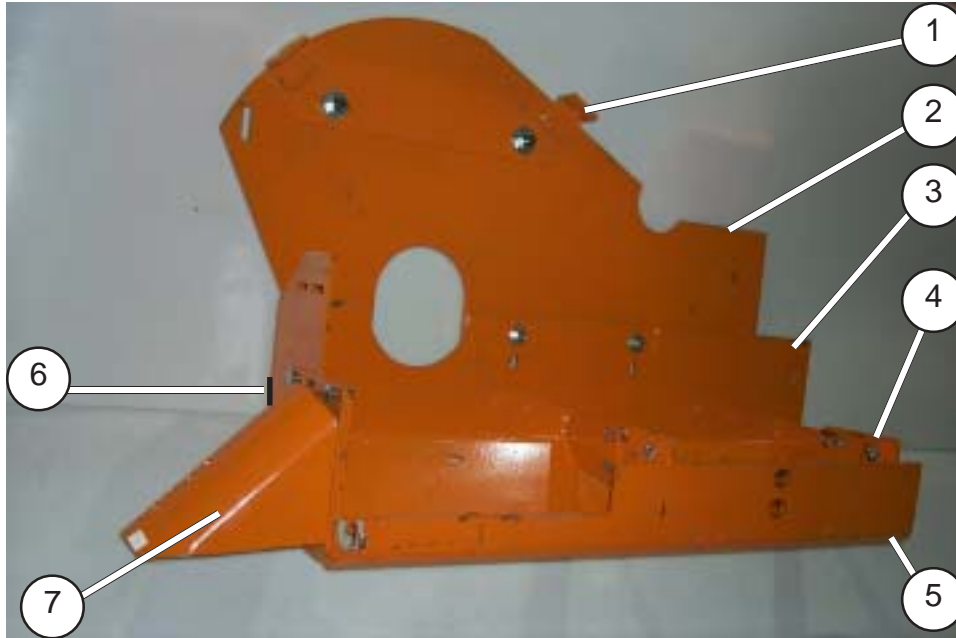

Not Shown:

10765	4	7/16" x 1" Plow Bolt
10790	22	7/16" Lock Washer
10801	22	7/16" Flat Washer
10780	22	7/16" Nuts

Bedformer

Outer Bedformers

SRB4431 (Left) & SRB4432* (Right - Not Shown)

<u>Item</u>	<u>Part #</u>	<u>No.</u>	<u>Description</u>	<u>Item</u>	<u>Part #</u>	<u>No.</u>	<u>Description</u>
1	D2496-1L	1	Hanger Assembly L/H Ctr	10743		2	5/8" x 1 1/2" Carriage Bolt
1*	D2496-1R	1	Hanger Assembly R/H Ctr (not shown)	10804		2	5/8" FlatWasher
2	RB-1572-4	1	Upper Shield 5/16"	10793		2	5/8" LockWasher
3	RB-2304	1	Former Side, Bedder R/H	10783		2	5/8" NC Nut
3*	RB-2305	1	Former Side, Bedder L/H (not shown)	10714		10	7/16" x 1 1/4" Carriage Bolt
4	RB-31805	2	Spreader Plate, Bedder	10790		19	7/16" LockWasher
5	RB-2306	1	Bedformer Outer L/H	10801		19	7/16" FlatWasher
5*	RB-2263	1	Bedformer Outer R/H (not shown)	10780		19	7/16" NC Nut
6	RB-309-4R	1	Skid Plate UHMW, L/H	10728		8	1/2" x 1 1/2" Carriage Bolt
6*	RB-309-4L	1	Skid Plate UHMW, R/H (not shown)	10802		8	1/2" FlatWasher
7	RB-2267-1L	1	Shovel Mtg. Brkt, Bedder L/H	10791		8	1/2" LockWasher
7*	RB-2267-1R	1	Shovel Mtg. Brkt, Bedder R/H (not shown)	10781		8	1/2" NC Nut
				152		9	7/16" x 1 1/4" Plow Bolt