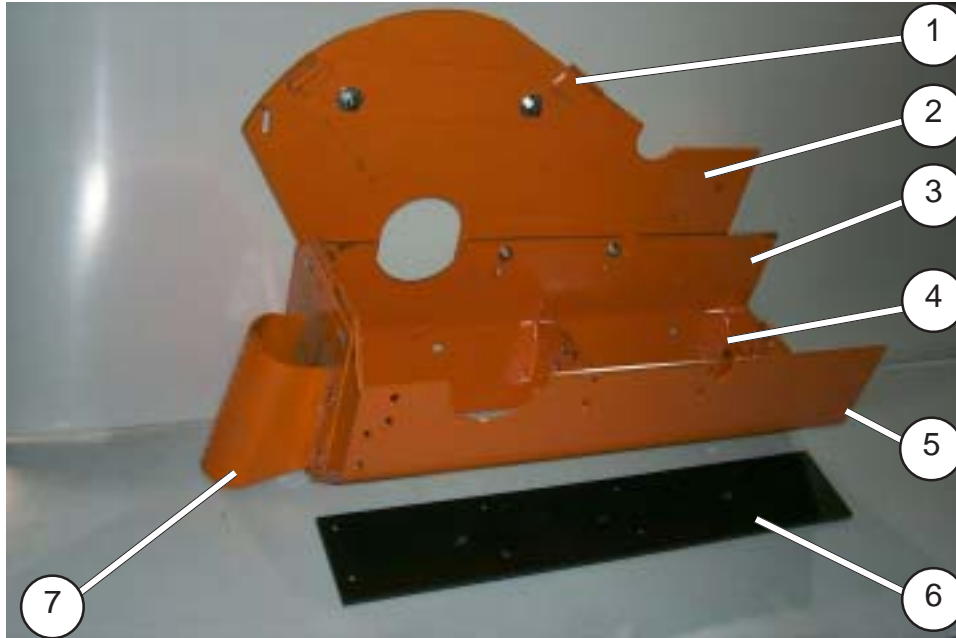

Center Bedformer

SRB4433

<u>Item #</u>	<u>Part #</u>	<u>No.Used</u>	<u>Description</u>
1	D2496-1L	1	Hanger Assembly L/H Ctr
1	D2496-1R	1	Hanger Assembly R/H Ctr (not shown)
2	RB-1572-4	2	Upper Shield 5/16"
3	RB-2304	1	Former Side, Bedder R/H
4	RB-31805	2	Spreader Plate, Bedder
5	RB-2305	1	Former Side, Bedder L/H
6	RB-309-4R	1	Skid Plate UHMW
6	RB-309-4L	1	Skid Plate UHMW, Right (not shown)
7	RB-2308	1	Shovel Mtg. Brkt, Bedder
	10743	4	5/8" x 1 1/2" Carriage Bolt
	10804	4	5/8" FlatWasher
	10793	4	5/8" LockWasher
	10783	4	5/8" NC Nut
	10714	18	7/16" x 1 1/4" Carriage Bolt
	10790	36	7/16" LockWasher
	10801	36	7/16" FlatWasher
	10780	36	7/16" NC Nut
	10728	8	1/2" x 1 1/2" Carriage Bolt
	10802	8	1/2" FlatWasher
	10791	8	1/2" LockWasher
	10781	8	1/2" NC Nut
	152	18	7/16" x 1 1/4" Plow Bolt