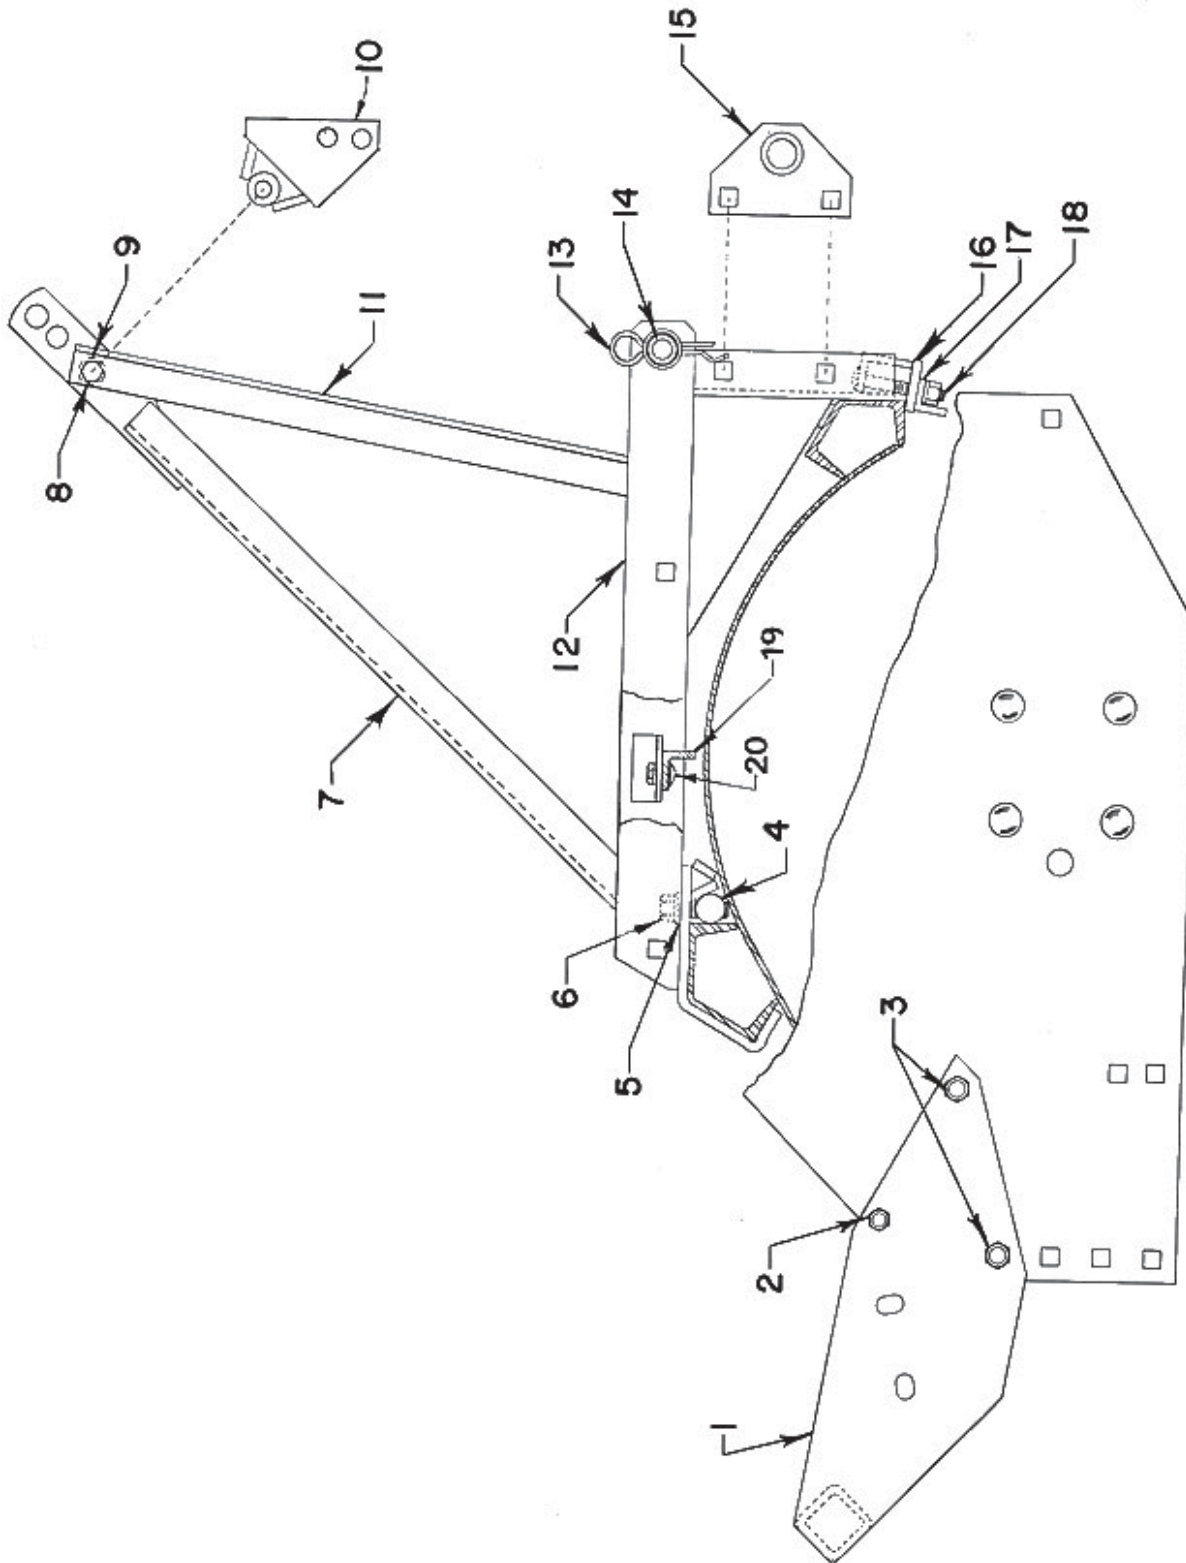

Call or E-mail Northwest Tillers today
800.204.3122 • www.nwtiller.com

Standard Duty Hitch Assembly

Standard Duty Hitch Assembly

<u>Item</u>	<u>Part #</u>	<u>No.</u>	<u>Description</u>	<u>Item</u>	<u>Part #</u>	<u>No.</u>	<u>Description</u>
1	SRB2787-	1	Rear Square Bar Assembly	18	10732	2	1/2" x 3" Carriage Bolt
1	SRB2820-	1	(specify Tiller width)	18	10781	2	1/2" Nut
2	10728	2	1/2" x 1 1/2" Carriage Bolt	18	10791	2	1/2" Lock Washer
2	10781	2	1/2" Nut	18	10733	2	1/2" x 3 1/4" Carriage Bolt
2	10791	2	1/2" Lock Washer	18	10781	2	1/2" Nut
3	10743	6	5/8" x 1 1/2" Carriage Bolt	18	10791	2	1/2" Lock Washer
3	10783	6	5/8" Nut	19	RB-1063	1	Rear Tie Bar
3	10793	6	5/8" Lock Washer	20	10726	2	1/2" NC x 1" Carriage Bolt
4	RB-160	2	Wedge Nut	20	10781	2	1/2" Nut
5	RB-227	4	Boss	20	10791	2	1/2" Lock Washer
6	10588	4	1/2" x 1 3/4" Cap Screw				
7	RB-2810R	1	Mast Brace Assembly (shown)				
7	RB-2810L	1	Mast Brace Assembly				
8	10618	1	5/8" x 4" Cap Screw				
8	20021	1	5/8" Lock Nut				
9	R-87	1	Bushing, Mast Spacer				
10	RB-2180	1	Mast Extension				
11	RB-781	1	Upright Mast Support - L.H.				
11	RB-782	1	Upright Mast Support - R.H. (shown)				
12	RB-2920	1	Hitch Channel - L.H.				
12	RB-2921	1	Hitch Channel - R.H. (shown)				
13	RB-797	2	Clinch Pin				
14	RB-745	2	Draft Pin				
15	RB-21080	2	Hitch Extension - R.H.				
15	RB-21079	2	Hitch Extension - L.H.				
16	RB-755	2	Hitch Arm Clamp				
17	RB-759	1	Front Tie Bar				

NOTE: L-120 L.H. & R.H. Angle (not shown) are welded to L-1462 upon assembly and are bolted to L-2115 at #14.

Model "L" Series Hitch Assembly

<u>Item #</u>	<u>Part #</u>	<u>No</u>	<u>Description</u>
1	RB-2186-L3	1	Mast
2	RB-797	1	Clinch Pin
3	RB-1976	1	Pin Free Link
4	RB-2181	2	Mast, Support Bar
5	RBP-927	1	Clinch Pin
6	L-21451	1	Retaining Pin, Mast
7	L-1430	1	Pin, Masthead
8	RB-2989-1PS	1	Free Link, "L"
9	R-49	14	5/8"NC Grip Nut
10	R-46	14	5/8" x 2" Lg Bolt