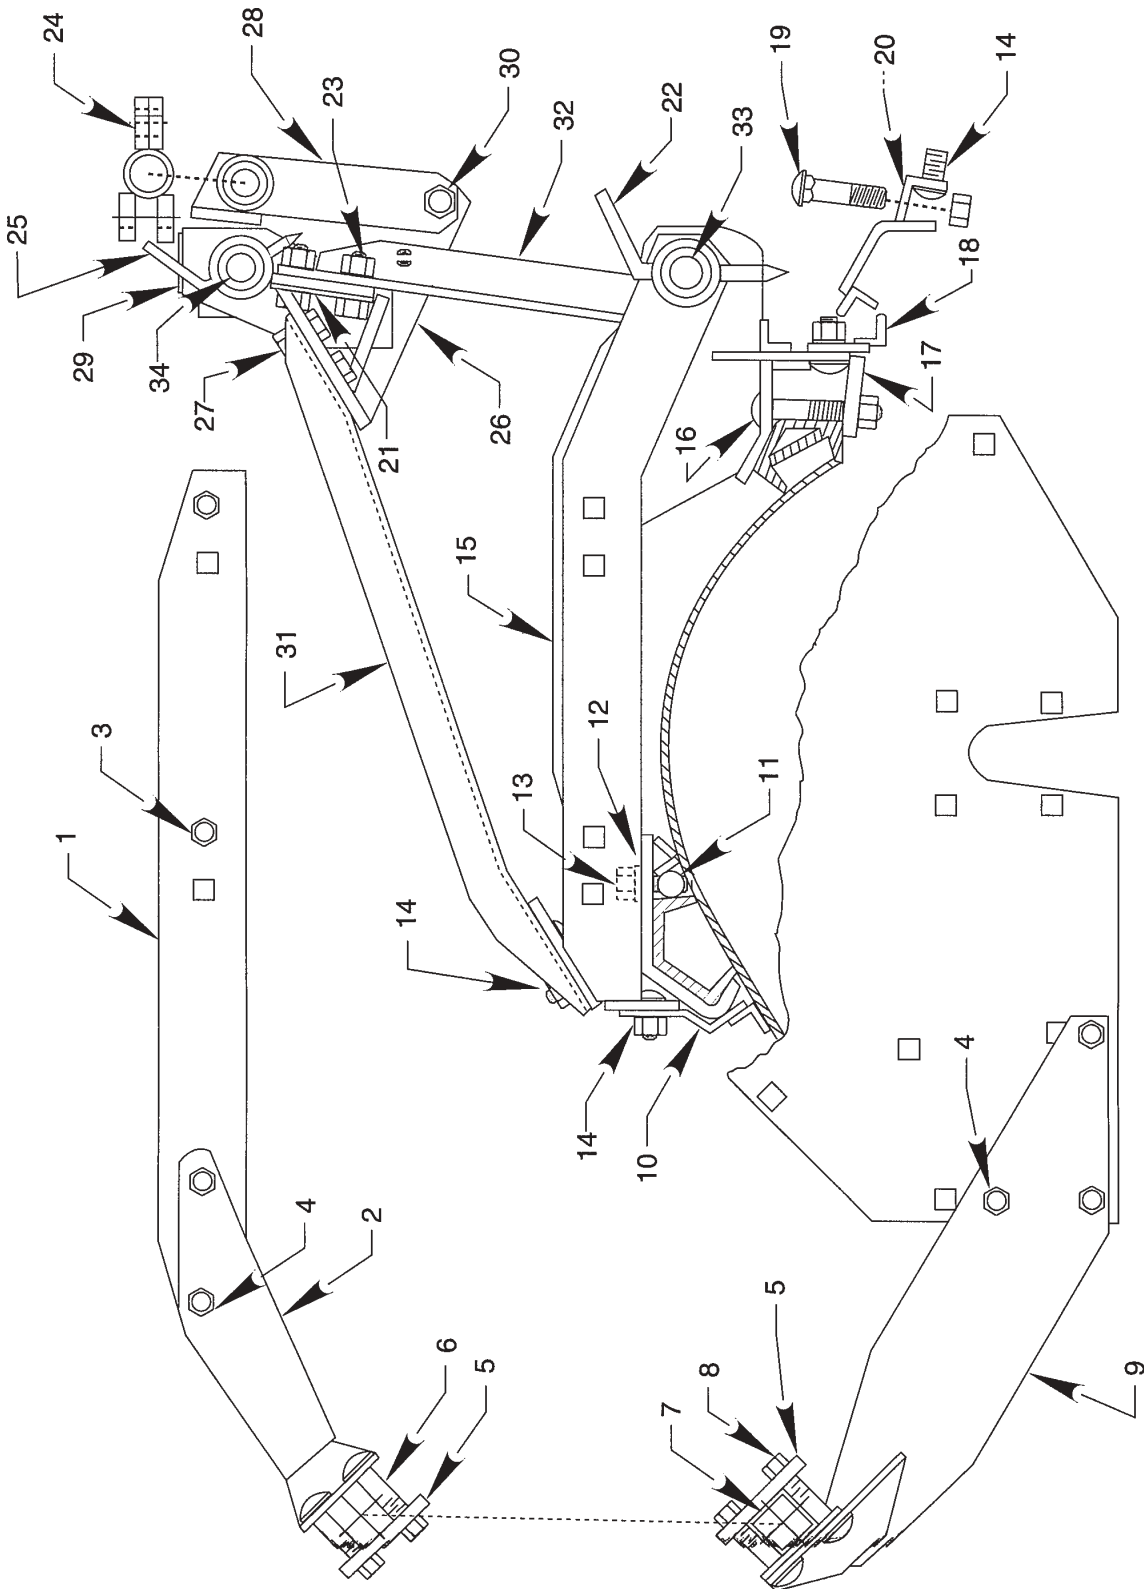

"RB" Tiller - Nos. 3 & 4 Hitch

Model "RB" Tiller #3 & #4 Hitch Parts List

<u>Item</u>	<u>Part #</u>	<u>Description</u>	<u>Item</u>	<u>Part #</u>	<u>Description</u>
1	L-1470	Center Bar Support Arm	22	L-21450	Hitch Retaining Pin
2	RB-21551	Center Rear Bar Support Bracket	23	10631	3/4" x 2" Cap Screw
2	L-21400	Center Rear Bar Support Bracket (high clearance)	23	20030	3/4" Grip Nut
3	57	3/4" x 1 3/4" Carriage Bolt	24	L-21477	Clevis
3	10784	3/4" Nut	25	L-21451	Mast Head Retaining Pin
3	10794	3/4" Lock Washer	26	L-21468	Anchor, Free Top Link
4		5/8" x 1 1/2" Carriage Bolt	27	10630	3/4" x 1 3/4" Cap Screw
4	10783	5/8" Nut	27	20030	3/4" Grip Nut
4	10793	5/8" Lock Washer	28	L-21469	Free Top Link Assembly
5	RB-620	Square Bar Strap	29	L-21427	Mast Head
6		5/8" x 4" Carriage Bolt	30		3/4" x 4 1/2" Cap Screw
6	10783	5/8" Nut	30	20030	3/4" Grip Nut
6	10793	5/8" Lock Washer	#3 Category Hitch only		
7	RB-638	2 1/4" Square Bar (specify Tiller width)	31	L-21493	Upper Mast Brace R.H.
8		5/8" x 4 1/2" Carriage Bolt	33	L-1429	Hitch Pin
8	10783	5/8" Nut	34	L-1430	Mast Head Pin
8	10793	5/8" Lock Washer	#3N Category Hitch Only		
9	RB-2790	Rear Bar Support Bracket	31	L-21492-3N	Upper Mast Brace L/R
10	L-21407	Rear Tie Bar Assembly	32	L-1436-3N	Upright Mast Brace L/R
11	L-1038	Wedge Nut	#4 Category Hitch only		
12	L-1039	Washer	31	L-1432	Upper Mast Brace L.H. & R.H.
13	10610	5/8" x 2" Cap Screw	32	L-1433	Upright Mast Brace L.H. & R.H.
14		3/4" x 1 1/2" Carriage Bolt	33	L-1425	Hitch Pin
14	20030	3/4" Grip Nut	34	L-1426	Mast Head Pin
15	L-21437	Hitch Assembly L.H.	Bundles		
15	L-21438	Hitch Assembly R.H. (shown)	SL4020L/R		Rear Square Bar Brackets
16	RB1138	3/4" x 5" Carriage Bolt	SRB4160		Hitch Arm Extension (not shown)
16	10784	3/4" Nut			
16	10794	3/4" Lock Washer			
17	D-121	Clamp Bar			
18	L-21205	Front Tie Bar Assembly			
19	10753	3/4" x 3 1/2" Carriage Bolt			
19	20030	3/4" Grip Nut			
20	L-2115	Anchor			
21	L-1462	Gusset			

NOTE: L-120 L.H. & R.H. Angle (not shown) are welded to L-1462 upon assembly and are bolted to L-2115 at #14.