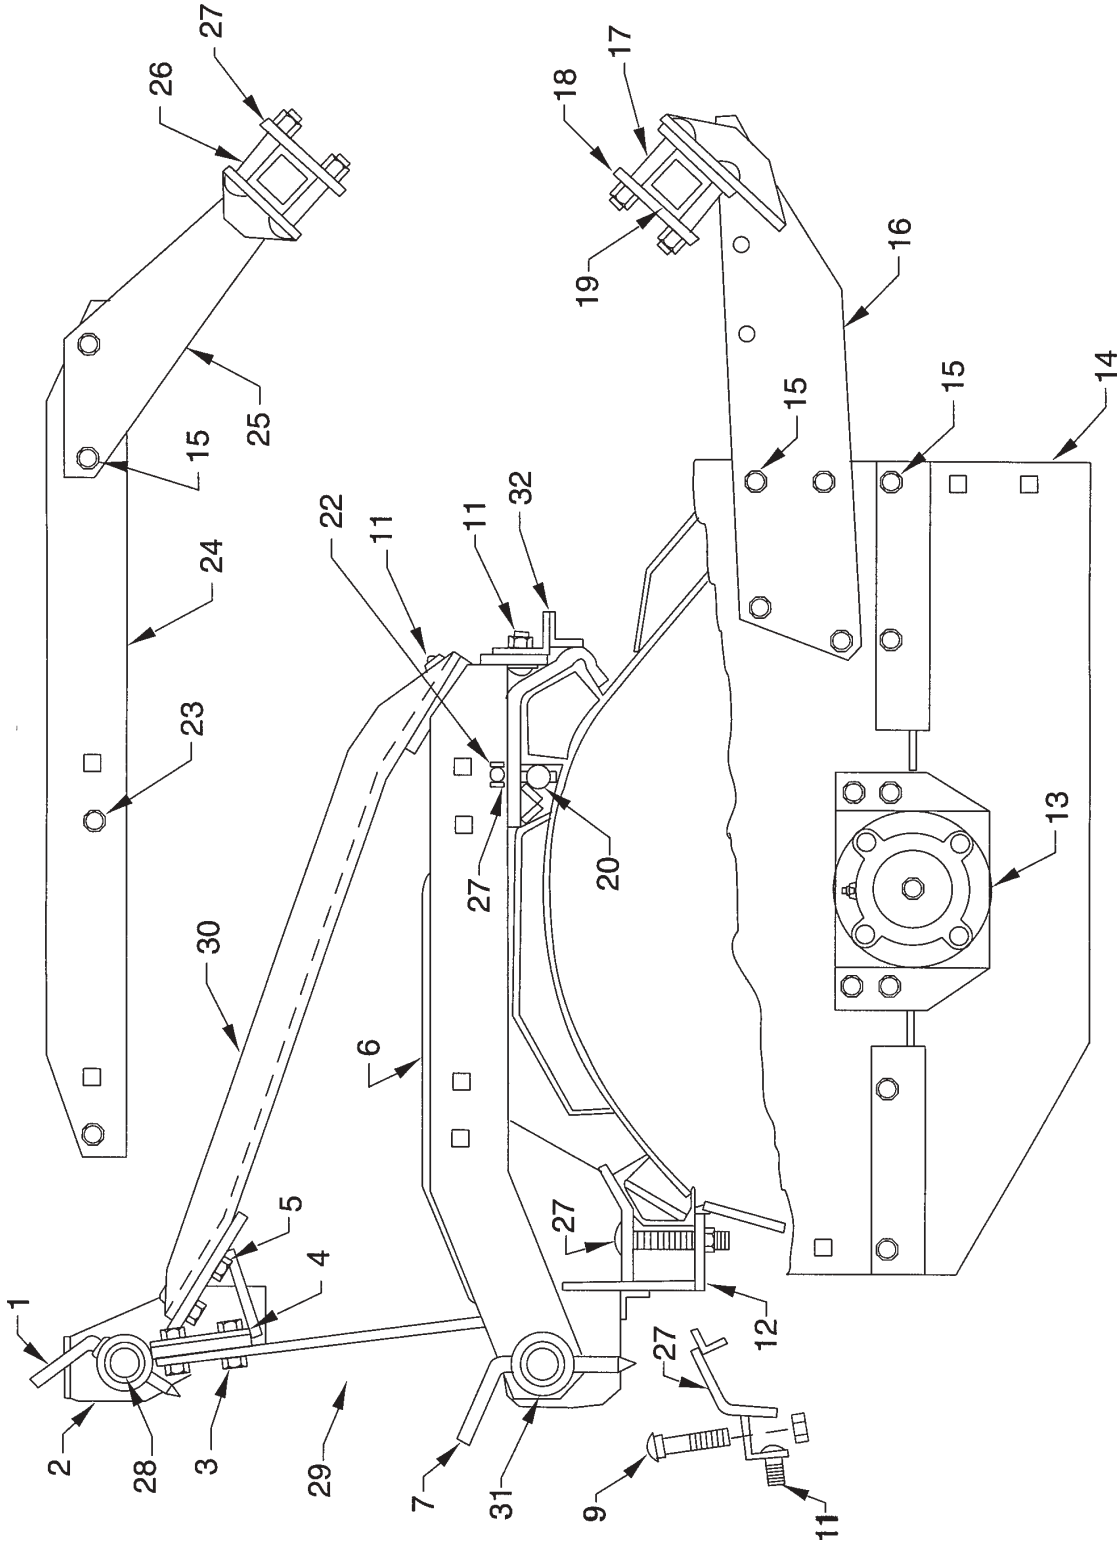

Model "L" Tiller - #3 & #4 Hitch Assembly

Bundle No. SL4185

Model "L" Tiller - #3 & #4 Hitch Assembly

Bundle No. SL4185

<u>Item</u>	<u>Part #</u>	<u>Description</u>	<u>Item</u>	<u>Part #</u>	<u>Description</u>
1	L-21451	Mast Head Retaining Pin	23	57	3/4" x 1 3/4" Carriage Bolt
2	L-21427	Mast Head	23	10784	3/4" Nut
3	10631	3/4" x 2" Cap Screw	23	10794	3/4" Lock Washer
3	20030	3/4" Grip Nut	24	L-1470	Center Rear Bar Support Arm
4	L-1462	Gusset	25	L-2121	Center Rear Bar Support Bracket
NOTE: L-120 L.H. & R.H. (not shown) are bolted to L-2115 at No. 11.			26		5/8" x 4" Carriage Bolt
5	10630	3/4" x 1 3/4" Cap Screw	26	10783	5/8" Nut
5	20030	3/4" Grip Nut	26	10793	5/8" Lock Washer
6	L-21437	Hitch Assembly L.H. - (shown)	27	RB-620	Square Bar Strap
6	L-21438	Hitch Assembly R.H.	#3 Category Hitch Only (shown)		
7	L-21450	Hitch Retaining Pin	28	L-1430	Mast Head Pin
8	10756	3/4" x 5" Carriage Bolt	29	L-1436	L.H. & R.H. Upright Mast Brace
8	20030	3/4" Grip Nut	30	L-21492	L.H. Upper Mast Brace
9	10753	3/4" x 3 1/2" Carriage Bolt	30	L-21493	R.H. Upper Mast Brace
9	20030	3/4" Grip Nut	31	L-1429	Hitch Pin
10	L-2115	Anchor	32	L-21459	Rear Tie Bar
11		3/4" x 1 1/2" Carriage Bolt	#4 Category Hitch Only		
11	20030	3/4" Grip Nut	28	L-1426	Mast Head Pin
12	L-2110	Frame Support	29	L-1433	L.H. & R.H. Upright Mast Brace
13	L-177	Rotor Shaft Bearing	30	L-1432	L.H. & R.H. Upper Mast Brace
14	L-2055	Housing End Plate	31	L-1425	Hitch Pin
15	10743	5/8" x 1 1/2" Carriage Bolt	32	L-21460	Rear Tie Bar
15	10783	5/8" Nut	Bundles		
15	10793	5/8" Lock Washer	SL4020		Rear Square Bar Brackets L.H. & R.H.
16	L-2047	Rear Bar Bracket	SL4185		Hitch Assembly (complete)
17	RB-1138	3/4" x 5" Carriage Bolt	SRB4160		Hitch Arm Extension (not shown)
17	10784	3/4" Nut			
17	10794	3/4" Lock Washer			
18	L-117	Square Bar Strap			
19	RB-638	2 1/4" Square Bar (specify Tiller size)			
20	L-1038	Wedge Nut			
21	L-1039	Washer			
22	10744	5/8" x 2" Cap Screw