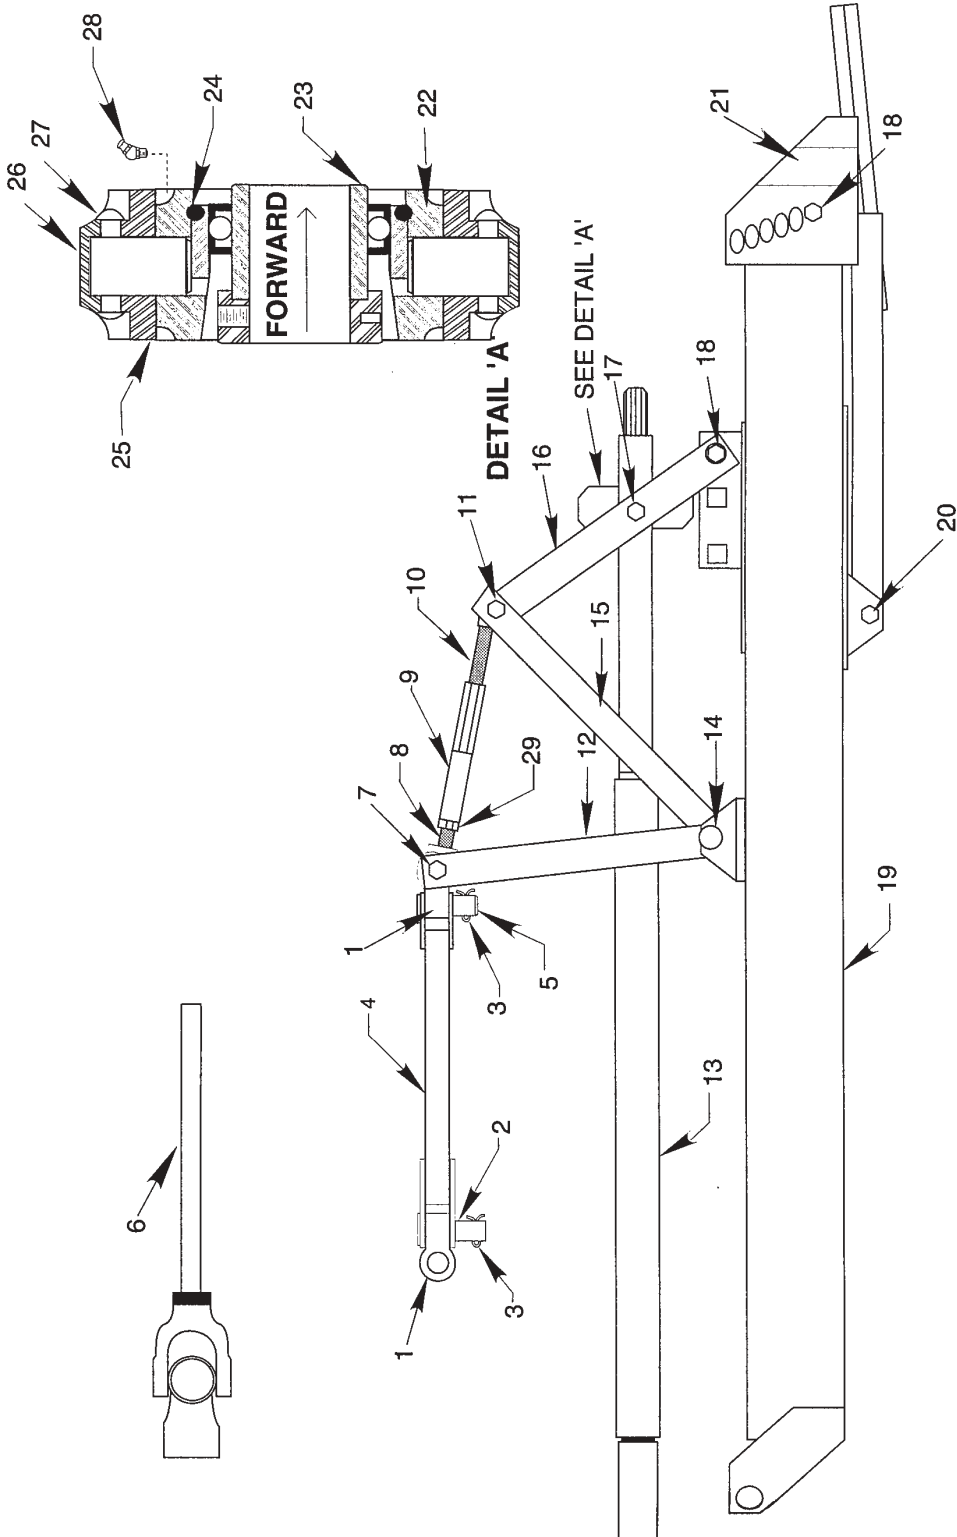

Standard Duty Drawn Hitch

Bundle No. SRB4079

Standard Duty Drawn Hitch

Bundle No. SRB4079

<u>Item</u>	<u>Part #</u>	<u>No.</u>	<u>Description</u>
1	RB-789	2	Clevis
2	RB-2650	1	Pivot Pin (Long)
3	RBP-927	2	Hair Pin
4	RB-2690	1	Three Point Tie Rod
5	RB-2763	1	Pivot Pin (Short)
6	RBP-950	1	35N Yoke Assembly & Sq. Shaft, 1 1/2–10 Spline
7	10614	1	5/8" x 3" Cap Screw
7	R-49	1	5/8" Grip Nut
8	RB-2878	1	Eye Bolt RH W/RB-793 Bushing
9	RB-2777	1	Turnbuckle
10	RB-2878	1	Eye Bolt LH W/RB-716 Bushing
11	10614	1	5/8" x 3" Cap Screw
11	R-49	1	5/8" Grip Nut
12	RB-773	2	Mast - 20 1/4" long
13	RB-2649	1	Drive Line (10 Spline)
14	22	2	5/8" x 1 3/4" Carriage Bolt
14	R-49	2	5/8" Grip Nut
15	RB-772	2	Center Brace - 24 3/8" long
16	RB-760	2	Bearing Mast - 18 1/2" long
17	10585	2	1/2" x 1" Cap Screw
17	10791	2	1/2" Lock Washer
17	10802	2	1/2" Flat Washer
18	22	4	5/8" x 1 1/4" Carriage Bolt
18	R-49	4	5/8" Grip Nut
19	RB-2762	1	Frame
20	10607	2	5/8" x 1 1/4" Cap Screw
20	R-49	2	5/8" Grip Nut
21	RB-2961	1	Tongue
22	RB-682	1	Bearing Seat
23	RBP-901	1	1 1/2" Bearing & Collar - Fafnir G1108KRR
24	RBP-916	1	Retaining Ring - Spirolox RRT-315
25	RB-683	1	Bearing Pivot Bracket
26	RB-566	2	Pivot Pin
27	RBP-1067	2	5/16" x 1 1/2" Round Head Rivet
28	RBP-912	1	1/8" x 90° Grease Fitting
29	20027	1	7/8" NC Jam Nut