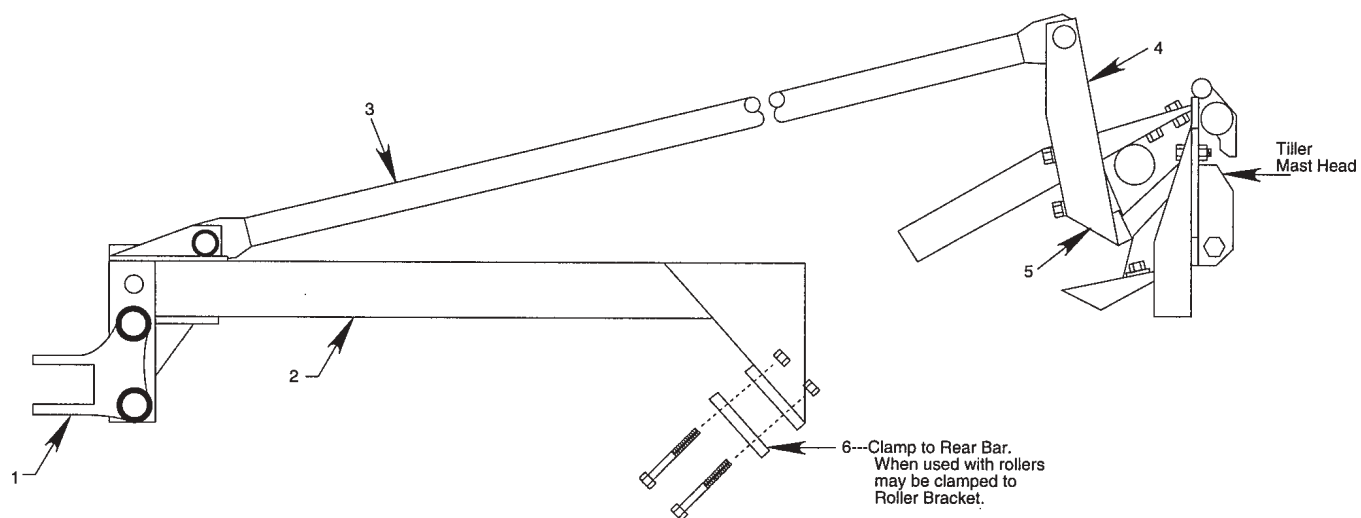

Parts List & View for Installing Trailer Hitch

Bundle No SRB4130

<u>Item #</u>	<u>Part #</u>	<u>Description</u>
1	U-110PS	Clevis
2	RB-21091	Trailer Hitch Frame
3	RB-1839	Brace
4	RB-21835	Anchor Bracket
5	RB-1841	"U" Bolt
6	RB-620	Clamp