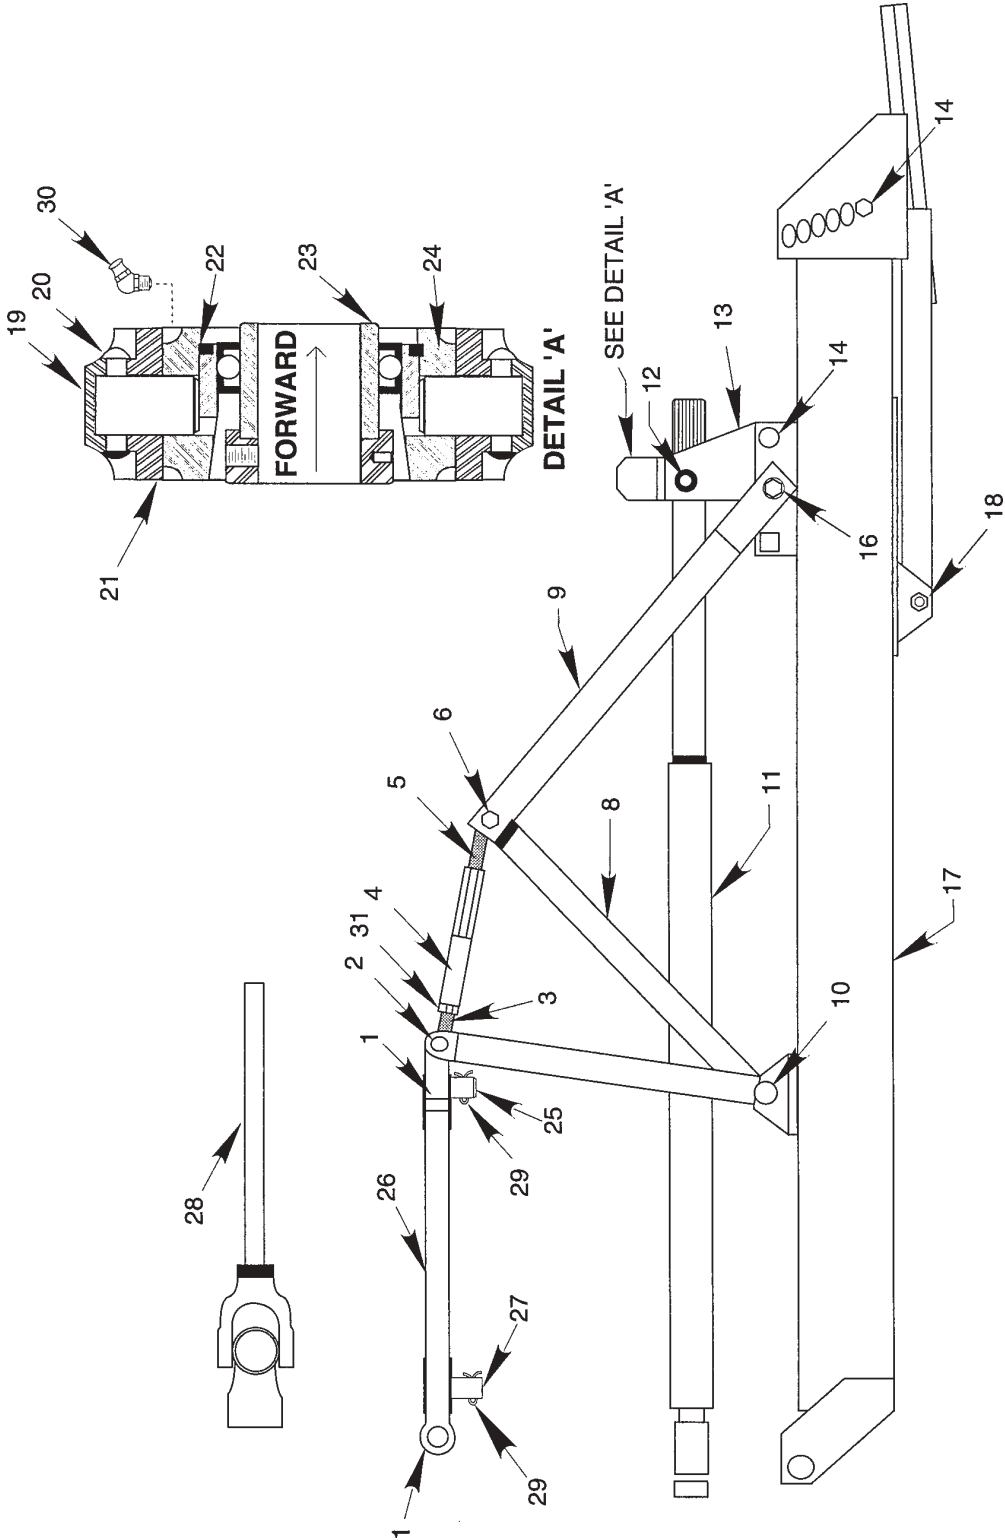

Heavy Duty Drawn Hitch

Bundle No. SRB4081

Heavy Duty Drawn Hitch

Bundle No. SRB4081

<u>Item</u>	<u>Part #</u>	<u>No.</u>	<u>Description</u>
1	RB-789	2	Clevis
2		1	5/8" x 3 1/4" Cap Screw
2	R-49	1	5/8" Grip Nut
3	RB-2878	1	Eye Bolt - RH w/RB-793 Bushing
4	RB-2777	1	Turnbuckle
5	RB-2878	1	Eye Bolt - LH w/RB-716 Bushing
6	10614	1	5/8" x 3" Cap Screw
6	R-49	1	5/8" Grip Nut
7	RB-773	2	Mast - 20 3/4" long
8	RB-1168	2	Rear Brace
9	RB-79	1 ea.	Front Angle Brace (RH & LH)
10	22	2	5/8" x 1 3/4" Carriage Bolt
10	R-49	2	5/8" Grip Nut
11	RB-21166	1	Drive Line
12	10585	2	1/2" x 1" Cap Screw
12	10802	2	1/2" Flat Washer
13	RB-1007	2	Drive Line Support
14	10743	4	5/8" x 1 1/2" Carriage Bolt
14	R-49	4	5/8" Grip Nut
15	RB-2860	1	Tongue
16	10743	2	5/8" x 1 1/2" Carriage Bolt
16	R-49	2	5/8" Grip Nut
17	RB-21003	1	Frame
18	10608	2	5/8" x 1 1/2" Cap Screw
18	R-49	2	5/8" Grip Nut
19	RB-566PS	2	Bearing Pivot Pin
20	RBP-1067	2	5/16" x 1 1/2" Round Head Rivet
21	RB-683	1	Bearing Pivot Casting
22	RBP-994	1	Retaining Ring - Spirolox RRT-334
23	RBP-921	1	Bearing & Collar - Fafnir G1112KRR
24	RB-778	1	Bearing Seat
25	RB-2763	1	Three Point Tie Rod Pivot Pin (Short)
26	RB-2690	1	Three Point Tie Rod
27	RB-2650	1	Three Point Tie Rod Pivot Pin (Long)
28	RBP-948	1	55N Yoke Assembly & Shaft - 1 3/4" - 10 Spline
29	RBP-927	2	Hair Pin
30	RBP-912	1	1/8" x 90° Grease fitting
31	20027	1	7/8" NC Jam Nut