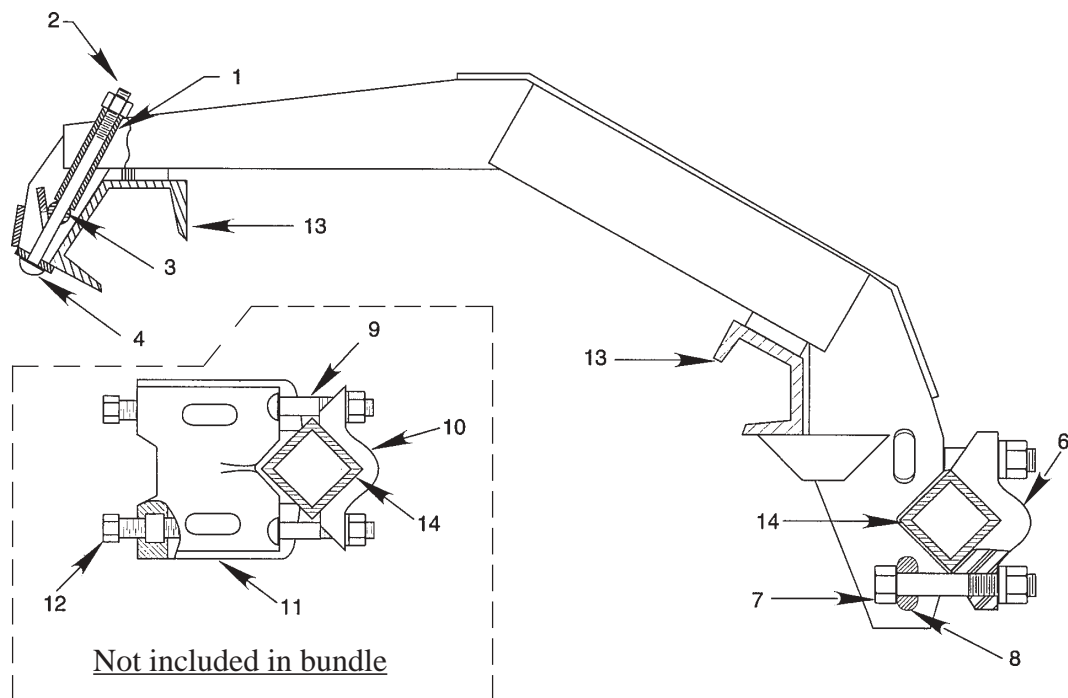

Chisel Bar Support Assembly

Bundle No. SRB4255

<u>Item</u>	<u>Part #</u>	<u>Description</u>
1	RB-1667	Spacer
2	10781	1/2" Hex Nut
2	10781	1/2" Hex Nut
3	RB-1666	Wedge
4	RB-1669	Washer
5	RB-21662	Chisel Bar Support
6	RB-38PS	Front Square Bar Clamp
7	10639	3/4" x 4" Cap Screw
7	10794	3/4" Lock Washer
7	10784	3/4" Hex Nut
8	RB1661	Clip
9	10746	5/8" x 3" Carriage Bolt
9	10793	5/8" Lock Washer
9	10783	5/8" Hex Nut
10	R-43	Front Square Bar Clamp
11	RB-21969	Chisel Shank Clamp
12		5/8" x 2" Square Head Set Screw
12		5/8" Square Nut
13		Frame Channels
14	RB-638	Front Square Bar (Specify Width)